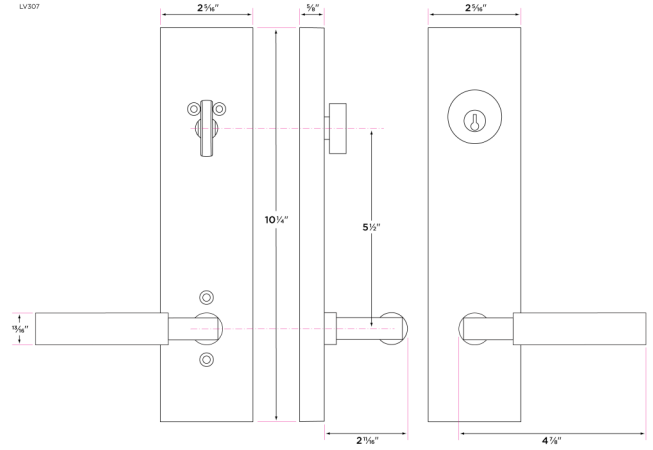

Levanto Sideplate Entry

DESCRIPTION

PRODUCT
CODE

CASE

Entry with Deadbolt

LV307

12

LEVER GRIP OPTIONS

Door Handing

Reversible handing

Door Thickness

1 3/4" to 2 1/4"

Key Cylinder

5 pin KW1
5 pin SC1 option

Strike Plate

2 1/4" x 1 3/4" full lip radius corner standard

Latch

2 1/4" x 1" radius corner faceplate
Non-adjustable 2 3/8" or 2 3/4"
Drive-in latch available
1/2" throw bolt
Split spindle- both sides operate independently

Door Prep

Crossbore 2 1/8"
Edgebore 1"
Center-to-center 5 1/2"