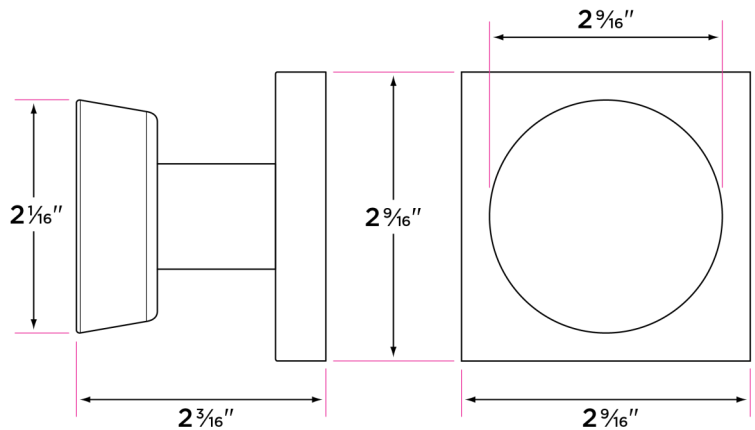

Zermatt Knob– Square

ZT101

DESCRIPTION	PRODUCT CODE	CASE
Passage (hall/closet) Both sides always free	ZT101-SQ	12
Privacy (bed/bath) Locked by push pin. Unlocked by push pin, knob turn, or emergency pin outside	ZT102-SQ	12
Dummy (closet) Inactive, single-sided, flush mount with two concealed wood screws	ZT100-SQ	12

Finishes

15 Satin Nickel
FBL Flat Black
SB Satin Brass

Door Handing

Non-handed

Door Thickness

1 5/8" to 1 3/4"

Key Cylinder

No keyed option
Pair passage lever with mountain deadbolt for exterior locking

Strike Plate

2 1/4" x 1 3/4" full lip radius corner standard

Latch

2 1/4" x 1" radius corner faceplate
Non-adjustable 2 3/8" or 2 3/4"
Drive-in latch available
1/2" throw bolt
Split Spindle– both sides operate independently