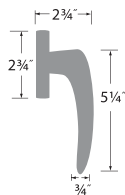

- 32D Satin Stainless
- 26 Polished Chrome
- FBL Flat Black

PASSAGE	JU101
PRIVACY	JU102
DUMMY	JU100
HANDLESET TRIM	JU100-H

Torino 28° Lever

- 15 Satin Nickel
- 26 Polished Chrome

PASSAGE	TR101
PRIVACY	TR102
DUMMY	TR100
HANDLESET TRIM	TR100-H