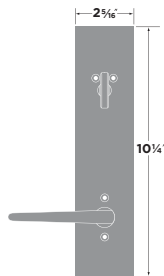

Basel Interior

- 15 Satin Nickel
- 26 Polished Chrome
- FBL Flat Black
- SB Satin Brass

BASEL
FULL PLATE
HANDLESET TRIM
BS100-HFP