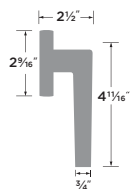

Basel 28° Lever

- 15 Satin Nickel
- FBL Flat Black

PASSAGE	BS101-28
PRIVACY	BS102-28
DUMMY	BS100-SQ
HANDLESET TRIM	BS100-HSQ

Hanover 28° Lever

- FBL Flat Black
- 32D Satin Stainless

PASSAGE	HV101-28
PRIVACY	HV102-28
DUMMY	HV100
HANDLESET TRIM	HV100-H