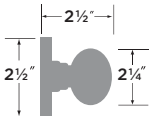

PASSAGE	DU101-SQ
PRIVACY	DU102-SQ
ENTRY	DU107-SQ
DUMMY	DU100-SQ
HANDLESET TRIM	DU100-HSQ

Tahoe Knob

- FBL Flat Black
- 11P Vintage Bronze
- 32D Satin Stainless
- 3 Polished Brass