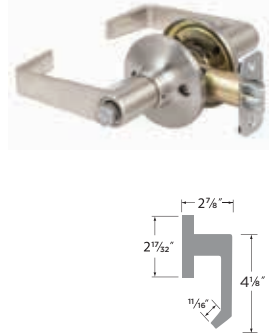

Cedar HC Lever Grade 3

- 15 Satin Nickel

PASSAGE	CD101-HC
PRIVACY	CD102-HC
DUMMY	CD100-HC
ENTRY	CD107-HC
ENTRY UL	CD107-HC-UL