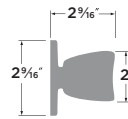

Juniper Knob

- 15 Satin Nickel
- FBL Flat Black
- 11P Vintage Bronze

PASSAGE	JN101
PRIVACY	JN102
ENTRY	JN107
DUMMY	JN100
HANDLESET TRIM	JN100-H

Tulip Knob

- 32D Satin Stainless
- 3 Polished Brass

PASSAGE	TL101
PRIVACY	TL102
ENTRY	TL107