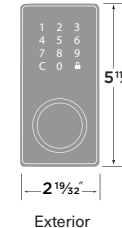

Touch Screen Keypad Deadbolt Grade 2

- 15 Satin Nickel
- SB Satin Brass
- FBL Flat Black

TOUCH SCREEN KEYPAD DEADBOLT   DK201-TKD

Operates on four "AA" batteries, no hard wiring required

Warning light and sound to indicate low batteries

Optional auto locking function

One-time use code option

Entry codes can be four to six digits

Programmable up to ten entry codes

Vacation Mode-temporarily disables all user codes

Master and construction keyed capability

Temperature range -31° F to 150° F

Fits doors 1 $\frac{3}{8}$ " to 2" thick

Single touch locking | Key operable

25 year mechanical and one year electronic warranty

Meets ANSI grade 2 standards