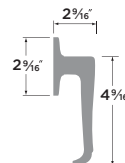

PASSAGE	SB101
PRIVACY	SB102
ENTRY	SB107
DUMMY	SB100
ENTRY-DEADBOLT COMBO	SB107/DB
HANDLESET TRIM	SB100-H

Helena Lever

- 15 Satin Nickel
- 11P Vintage Bronze

PASSAGE	HA101
PRIVACY	HA102
ENTRY	HA107
DUMMY	HA100
ENTRY-DEADBOLT COMBO	HA107/DB
HANDLESET TRIM	HA100-H