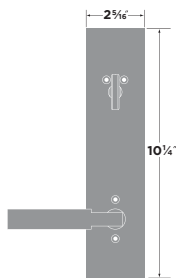

Lever Grips sold separately

Levanto Sideplate Entry

- 15 Satin Nickel
- 26 Polished Chrome
- FBL Flat Black
- SB Satin Brass

ENTRY WITH DEADBOLT	LV307
---------------------	-------

Lever Grips sold separately