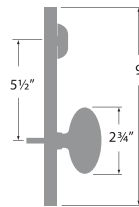

Passage,
Privacy, Dummy