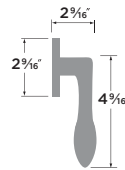

PASSAGE	SB101
PRIVACY	SB102
ENTRY	SB107
DUMMY	SB100
ENTRY-DEADBOLT COMBO	SB107/DB
HANDLESET TRIM	SB100-H