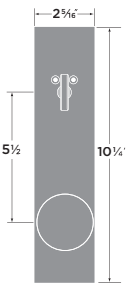

Zermatt Sideplate Entry

- 15 Satin Nickel
- FBL Flat Black
- SB Satin Brass

ENTRY WITH DEADBOLT ZT307