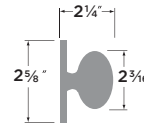

Juniper Knob

- 15 Satin Nickel
- FBL Flat Black
- 11P Vintage Bronze

PASSAGE	JN101
PRIVACY	JN102
ENTRY	JN107
DUMMY	JN100
HANDLESET TRIM	JN100-H