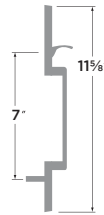

Köln Handleset Solid Brass

- 15 Satin Nickel
- 11P Vintage Bronze
- 32D Satin Stainless
- 26 Polished Chrome

KEYED HANDLESET	KN507
DUMMY HANDLESET	KN500