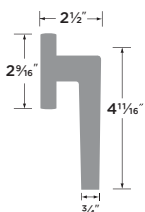

Basel Lever | Round

- 15 Satin Nickel
- FBL Flat Black
- 11P Vintage Bronze
- 26 Polished Chrome

PASSAGE	BS101-RD
PRIVACY	BS102-RD
ENTRY	BS107-RD
DUMMY	BS100-RD
HANDLESET TRIM	BS100-HRD

Marin Lever

- 15 Satin Nickel
- FBL Flat Black
- 26 Polished Chrome