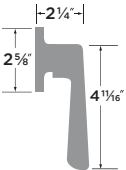

Edge Lever

Grade 2

- 15 Satin Nickel
- FBL Flat Black

PASSAGE	EG101
PRIVACY	EG102
ENTRY	EG107
DUMMY	EG100
HANDLESET TRIM	EG100-H

Residential Deadbolt

Grade 2

- 15 Satin Nickel
- FBL Flat Black

SINGLE CYLINDER DEADBOLT	DB201-G2

Aspen Handleset

Grade 2

- 15 Satin Nickel
- FBL Flat Black

KEYED HANDLESET	AN507-G2
DUMMY HANDLESET	AN500

Madison Handleset

Grade 2

- 15 Satin Nickel
- FBL Flat Black

KEYED HANDLESET	MA507-G2
DUMMY HANDLESET	MA500