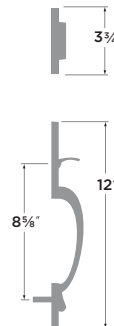

Coral Handleset

- 15 Satin Nickel
- 11P Vintage Bronze
- 3 Polished Brass

KEYED HANDLESET CR507
DUMMY HANDLESET CR500