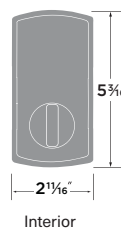

Touch Screen Keypad Deadbolt Grade 2

- 15 Satin Nickel
- SB Satin Brass
- FBL Flat Black

TOUCH SCREEN KEYPAD DEADBOLT   DK201-TKD

Operates on four "AA" batteries, no hard wiring required

Warning light and sound to indicate low batteries

Optional auto locking function

One-time use code option

Entry codes can be four to six digits

Programmable up to ten entry codes

Vacation Mode-temporarily disables all user codes

Master and construction keyed capability

Temperature range -31° F to 150° F

Fits doors 1 $\frac{3}{8}$ " to 2" thick

Single touch locking | Key operable

25 year mechanical and one year electronic warranty

Meets ANSI grade 2 standards