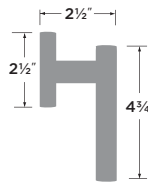

Lever Grips sold separately

Levanto Sideplate Entry

- 15 Satin Nickel
- 26 Polished Chrome
- FBL Flat Black
- SB Satin Brass

ENTRY WITH DEADBOLT	LV307
---------------------	-------

Lever Grips sold separately