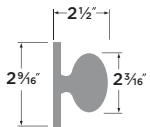

PASSAGE	DU101
PRIVACY	DU102
ENTRY	DU107
DUMMY	DU100
ENTRY-DEADBOLT COMBO	DU107/DB
HANDLESET TRIM	DU100-H