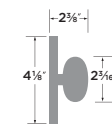

Oakley Interior

- 11P Vintage Bronze
- 15 Satin Nickel
- FBL Flat Black
- SB Satin Brass

OAKLEY
HANDLESET TRIM
OK100-H

Grips

for Levanto and Aspra Levers

- 15 Satin Nickel
- 26 Polished Chrome
- FBL Flat Black
- SB Satin Brass

KNURLED GRIP

SMOOTH GRIP

WALNUT GRIP

STRAIGHT KNURLED GRIP

LVGRIP-KN

LVGRIP-SM

LVGRIP-WN

LVGRIP-SKN