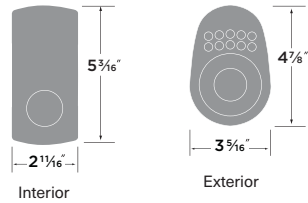

Electronic Deadbolt Round

- 15 Satin Nickel
- 11P Vintage Bronze
- FBL Flat Black

SINGLE CYLINDER DEADBOLT   DK201-RD

Operates on four "AA" batteries, no hard wiring required

Warning light and sound to indicate low batteries

Optional auto locking function

One-time use code option

Entry codes can be four to six digits

Programmable up to ten entry codes

Fits doors 1 $\frac{3}{8}$ " to 2" thick

Single touch locking | Key operable

25 year mechanical and one year electronic warranty