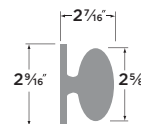

Alder Lever

- 15 Satin Nickel
- FBL Flat Black

PASSAGE	AD101
PRIVACY	AD102
ENTRY	AD107
DUMMY	AD100

Arapaho Knob

- 15 Satin Nickel
- FBL Flat Black
- 11P Vintage Bronze
- 15A Antique Nickel

PASSAGE	AR101
PRIVACY	AR102
ENTRY	AR107
DUMMY	AR100
ENTRY - DEADBOLT COMBO	AR107/DB
HANDLESET TRIM	AR100-H