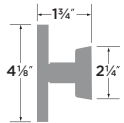

Smooth Grip
LVGRIP-SM

Straight Knurled Grip
LVGRIP-SKN

Zermatt Knob

- 15 Satin Nickel
- FBL Flat Black
- SB Satin Brass

PASSAGE ZT101
 PRIVACY ZT102
 DUMMY ZT100

Zermatt Sideplate Entry

- 15 Satin Nickel
- FBL Flat Black
- SB Satin Brass