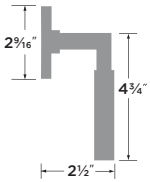

Levanto Lever

- 15 Satin Nickel
- 26 Polished Chrome
- FBL Flat Black
- SB Satin Brass

PASSAGE ROSETTE	LV101
PRIVACY ROSETTE	LV102
DUMMY ROSETTE	LV100

Lever Grips sold separately

Rosette

Aspra Lever | Square

- 15 Satin Nickel
- FBL Flat Black
- SB Satin Brass

PASSAGE ROSETTE	AP101-SQ
PRIVACY ROSETTE	AP102-SQ
DUMMY ROSETTE	AP100-SQ
HANDLESET TRIM	AP100-HSQ

Lever Grips sold separately