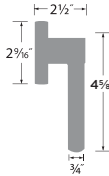

Marin Lever

- 15 Satin Nickel
- FBL Flat Black
- 26 Polished Chrome

PASSAGE	MR101
PRIVACY	MR102
ENTRY	MR107
DUMMY	MR100
HANDLESET TRIM	MR100-H

Cortina Lever

- 15 Satin Nickel
- FBL Flat Black
- SB Satin Brass

PASSAGE	CT101
PRIVACY	CT102
ENTRY	CT107
DUMMY	CT100
HANDLESET TRIM	CT100-H

Verona Lever

- 15 Satin Nickel
- FBL Flat Black
- SB Satin Brass

PASSAGE	VN101
PRIVACY	VN102
ENTRY	VN107
DUMMY	VN100
HANDLESET TRIM	VN100-H

Square Modern Deadbolt

- 15 Satin Nickel
- FBL Flat Black
- 11P Vintage Bronze
- 32D Satin Stainless
- 26 Polished Chrome
- SB Satin Brass

SINGLE CYLINDER DEADBOLT	DB201-SMD

Köln Handleset Solid Brass

- 15 Satin Nickel
- 11P Vintage Bronze
- 32D Satin Stainless
- 26 Polished Chrome

KEYED HANDLESET	KN507
DUMMY HANDLESET	KN500

Stockholm Handleset

- 15 Satin Nickel
- FBL Flat Black
- 11P Vintage Bronze
- 32D Satin Stainless
- 26 Polished Chrome
- SB Satin Brass

KEYED HANDLESET	SH507
DUMMY HANDLESET	SH500

Modern Deadbolt

- 15 Satin Nickel
- FBL Flat Black
- 11P Vintage Bronze
- 32D Satin Stainless
- 26 Polished Chrome
- SB Satin Brass

SINGLE CYLINDER DEADBOLT	DB201-MD