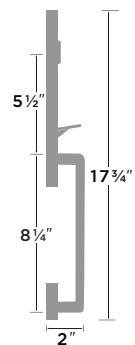

Turin Handleset

- 15 Satin Nickel
- 26 Polished Chrome
- FBL Flat Black
- SB Satin Brass

TURIN HANDLESET TN507
TURIN DUMMY HANDLESET TN500