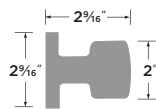

PASSAGE	BG101
PRIVACY	BG102
ENTRY	BG107
DUMMY	BG100
HANDLESET TRIM	BG100-H