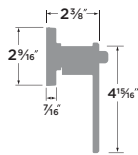

Marin Lever

- 15 Satin Nickel
- FBL Flat Black
- 26 Polished Chrome

PASSAGE	MR101
PRIVACY	MR102
ENTRY	MR107
DUMMY	MR100
HANDLESET TRIM	MR100-H

Cortina Lever

- 15 Satin Nickel
- FBL Flat Black
- SB Satin Brass

PASSAGE	CT101
PRIVACY	CT102
ENTRY	CT107
DUMMY	CT100
HANDLESET TRIM	CT100-H

Verona Lever

- 15 Satin Nickel
- FBL Flat Black
- SB Satin Brass

PASSAGE	VN101
PRIVACY	VN102
ENTRY	VN107
DUMMY	VN100
HANDLESET TRIM	VN100-H

Square Modern Deadbolt

- 15 Satin Nickel
- FBL Flat Black
- 11P Vintage Bronze
- 32D Satin Stainless
- 26 Polished Chrome
- SB Satin Brass

SINGLE CYLINDER DEADBOLT	DB201-SMD

Köln Handleset Solid Brass

- 15 Satin Nickel
- 11P Vintage Bronze
- 32D Satin Stainless
- 26 Polished Chrome

KEYED HANDLESET	KN507
DUMMY HANDLESET	KN500

Stockholm Handleset

- 15 Satin Nickel
- FBL Flat Black
- 11P Vintage Bronze
- 32D Satin Stainless
- 26 Polished Chrome
- SB Satin Brass

KEYED HANDLESET	SH507
DUMMY HANDLESET	SH500

Modern Deadbolt

- 15 Satin Nickel
- FBL Flat Black
- 11P Vintage Bronze
- 32D Satin Stainless
- 26 Polished Chrome
- SB Satin Brass

SINGLE CYLINDER DEADBOLT	DB201-MD