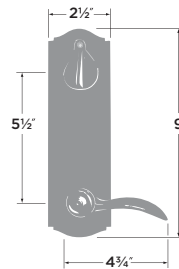

Passage,
Privacy, Dummy