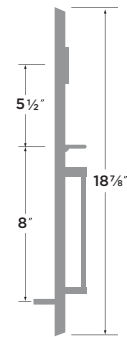

Vail Handleset

- 11P Vintage Bronze
- 15 Satin Nickel
- FBL Flat Black
- SB Satin Brass

VAIL HANDLESET VL507
VAIL DUMMY HANDLESET VL500