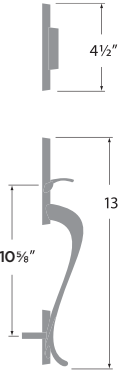

Aspen Handleset

Grade 2

- 15 Satin Nickel
- FBL Flat Black

KEYED HANDLESET	AN507-G2
DUMMY HANDLESET	AN500