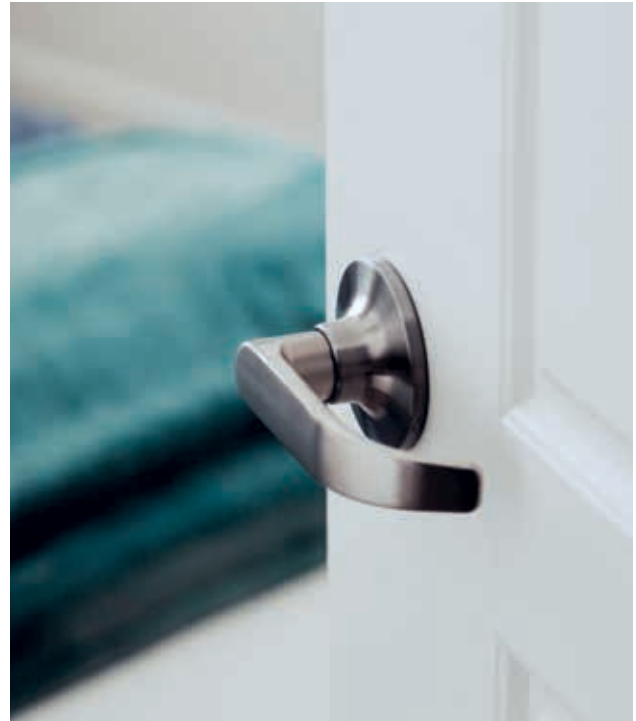

Durango Knob | Square

- 15 Satin Nickel
- FBL Flat Black

PASSAGE	DU101-SQ
PRIVACY	DU102-SQ
ENTRY	DU107-SQ
DUMMY	DU100-SQ
HANDLESET TRIM	DU100-HSQ

Tahoe Knob

- FBL Flat Black
- 11P Vintage Bronze
- 32D Satin Stainless
- 3 Polished Brass

PASSAGE	TA101
PRIVACY	TA102
ENTRY	TA107
DUMMY	TA100
ENTRY-DEADBOLT COMBO	TA107/DB
HANDLESET TRIM	TA100-H