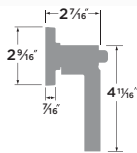

Marin Lever

- 15 Satin Nickel
- FBL Flat Black
- 26 Polished Chrome

PASSAGE	MR101
PRIVACY	MR102
ENTRY	MR107
DUMMY	MR100
HANDLESET TRIM	MR100-H

Cortina Lever

- 15 Satin Nickel
- FBL Flat Black
- SB Satin Brass

PASSAGE	CT101
PRIVACY	CT102
ENTRY	CT107
DUMMY	CT100
HANDLESET TRIM	CT100-H

Verona Lever

- 15 Satin Nickel
- FBL Flat Black
- SB Satin Brass

PASSAGE	VN101
PRIVACY	VN102
ENTRY	VN107
DUMMY	VN100
HANDLESET TRIM	VN100-H

Square Modern Deadbolt

- 15 Satin Nickel
- FBL Flat Black
- 11P Vintage Bronze
- 32D Satin Stainless
- 26 Polished Chrome
- SB Satin Brass

SINGLE CYLINDER DEADBOLT	DB201-SMD

Köln Handleset Solid Brass

- 15 Satin Nickel
- 11P Vintage Bronze
- 32D Satin Stainless
- 26 Polished Chrome

KEYED HANDLESET	KN507
DUMMY HANDLESET	KN500

Stockholm Handleset

- 15 Satin Nickel
- FBL Flat Black
- 11P Vintage Bronze
- 32D Satin Stainless
- 26 Polished Chrome
- SB Satin Brass

KEYED HANDLESET	SH507
DUMMY HANDLESET	SH500

Modern Deadbolt

- 15 Satin Nickel
- FBL Flat Black
- 11P Vintage Bronze
- 32D Satin Stainless
- 26 Polished Chrome
- SB Satin Brass

SINGLE CYLINDER DEADBOLT	DB201-MD