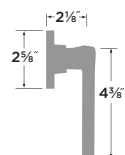

Sure-Loc: Affordable Style

Stylish, functional, and delightfully affordable. This is hardware that is priced to satisfy budget-conscious homeowners and builders who refuse to sacrifice style for a bargain.

Sure-Loc is a smart investment in timeless style and dependable function. Unlock your door to home hardware that's beautiful, reliable, and affordable, all at once.

Snowbird Lever

- 15 Satin Nickel
- FBL Flat Black
- 11P Vintage Bronze

PASSAGE	SB101
PRIVACY	SB102
ENTRY	SB107
DUMMY	SB100
ENTRY-DEADBOLT COMBO	SB107/DB
HANDLESET TRIM	SB100-H

Helena Lever

- 15 Satin Nickel
- 11P Vintage Bronze

PASSAGE	HA101
PRIVACY	HA102
ENTRY	HA107
DUMMY	HA100
ENTRY-DEADBOLT COMBO	HA107/DB
HANDLESET TRIM	HA100-H

Sage Lever

- 15 Satin Nickel
- 11P Vintage Bronze

PASSAGE	SG101
PRIVACY	SG102
ENTRY	SG107
DUMMY	SG100
ENTRY-DEADBOLT COMBO	SG107/DB
HANDLESET TRIM	SG100-H