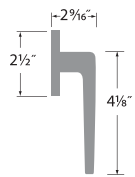

SURE-LOC DOOR HARDWARE

Cedar Lever

- 15 Satin Nickel
- FBL Flat Black
- 11P Vintage Bronze
- 26 Polished Chrome
- 3 Polished Brass

PASSAGE	CD101
PRIVACY	CD102
ENTRY	CD107
DUMMY	CD100
ENTRY - DEADBOLT COMBO	CD107/DB
HANDLESET TRIM	CD100-H
PRIVACY - PUSH BUTTON	CD102-SL*
ENTRY - PUSH BUTTON	CD107-SL*
STOREROOM	CD105-SL*

*Available in 15 Satin Nickel only