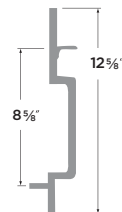

Stockholm Handleset

- 15 Satin Nickel
- FBL Flat Black
- 11P Vintage Bronze
- 32D Satin Stainless
- 26 Polished Chrome
- SB Satin Brass

KEYED HANDLESET	SH507
DUMMY HANDLESET	SH500