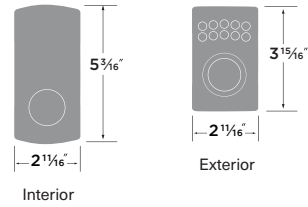

Electronic Deadbolt Modern

- 15 Satin Nickel
- 11P Vintage Bronze
- FBL Flat Black
- 26 Polished Chrome

SINGLE CYLINDER DEADBOLT   DK201-MD

Operates on four "AA" batteries, no hard wiring required

Warning light and sound to indicate low batteries

Optional auto locking function

One-time use code option

Entry codes can be four to six digits

Programmable up to ten entry codes

Fits doors 1 $\frac{3}{8}$ " to 2" thick

Single touch locking | Key operable

25 year mechanical and one year electronic warranty