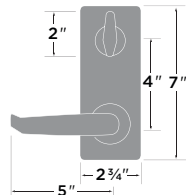

Interconnect Lock Grade 2

Passage with Deadbolt

- 32D Satin Stainless

PASSAGE	IN301-CDR

More lever styles available upon request