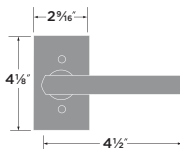

ASPRA FULL PLATE
HANDLESET TRIM
AP100-HFP

Lever Grips
sold separately

Logan Interior

- 11P Vintage Bronze
- 15 Satin Nickel
- FBL Flat Black
- SB Satin Brass

LOGAN
HANDLESET TRIM
LN100-H

Oakley Interior

- 11P Vintage Bronze
- 15 Satin Nickel
- FBL Flat Black
- SB Satin Brass