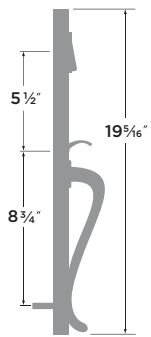

Wasatch Handleset

Specify interior trim:
Sandstone Lever or Slickrock Knob

- 11P Vintage Bronze
- FBL Flat Black

WASATCH HANDLESET SANDSTONE LEVER
INTERIOR RIGHT HAND
WS507-SSRH

WASATCH HANDLESET SANDSTONE LEVER
INTERIOR LEFT HAND
WS507-SSLH

WASATCH HANDLESET SLICKROCK KNOB
INTERIOR WS507-SR

WASATCH DUMMY HANDLESET
WS500

Sandstone
Handleset Trim