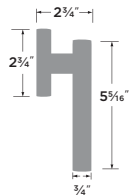

Juneau 28° Lever

- 32D Satin Stainless
- 26 Polished Chrome
- FBL Flat Black

PASSAGE	JU101
PRIVACY	JU102
DUMMY	JU100
HANDLESET TRIM	JU100-H