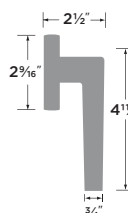

Basel Lever | Round

- 15 Satin Nickel
- FBL Flat Black
- 11P Vintage Bronze
- 26 Polished Chrome

PASSAGE	BS101-RD
PRIVACY	BS102-RD
ENTRY	BS107-RD
DUMMY	BS100-RD
HANDLESET TRIM	BS100-HRD

Marin Lever

- 15 Satin Nickel
- FBL Flat Black
- 26 Polished Chrome