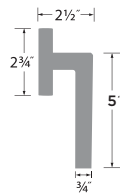

Basel 28° Lever

- 15 Satin Nickel
- FBL Flat Black

PASSAGE	BS101-28
PRIVACY	BS102-28
DUMMY	BS100-SQ
HANDLESET TRIM	BS100-HSQ

Hanover 28° Lever

- FBL Flat Black
- 32D Satin Stainless

PASSAGE	HV101-28
PRIVACY	HV102-28
DUMMY	HV100
HANDLESET TRIM	HV100-H