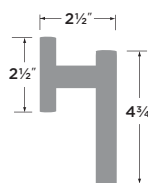

Levanto Lever

- 15 Satin Nickel
- 26 Polished Chrome
- FBL Flat Black
- SB Satin Brass

PASSAGE ROSETTE	LV101
PRIVACY ROSETTE	LV102
DUMMY ROSETTE	LV100

Lever Grips sold separately

Aspra Lever | Square

- 15 Satin Nickel
- FBL Flat Black
- SB Satin Brass

PASSAGE ROSETTE	AP101-SQ
PRIVACY ROSETTE	AP102-SQ
DUMMY ROSETTE	AP100-SQ
HANDLESET TRIM	AP100-HSQ

Lever Grips sold separately

Levanto Sideplate Entry

- 15 Satin Nickel
- 26 Polished Chrome
- FBL Flat Black
- SB Satin Brass

ENTRY WITH DEADBOLT	LV307

Lever Grips sold separately

Aspra Lever | Round

- 15 Satin Nickel
- FBL Flat Black
- SB Satin Brass

PASSAGE ROSETTE	AP101-RD
PRIVACY ROSETTE	AP102-RD
DUMMY ROSETTE	AP100-RD
HANDLESET TRIM	AP100-HRD

Lever Grips sold separately

Grips

for Levanto and Aspra Levers

- 15 Satin Nickel
- 26 Polished Chrome
- FBL Flat Black
- SB Satin Brass

KNURLED GRIP	LVGRIP-KN
SMOOTH GRIP	LVGRIP-SM
WALNUT GRIP	LVGRIP-WN
STRAIGHT KNURLED GRIP	LVGRIP-SKN