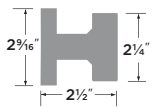

PASSAGE	ZH101-SQ
PRIVACY	ZH102-SQ
ENTRY	ZH107-SQ
DUMMY	ZH100-SQ
HANDLESET TRIM	ZH100-HSQ