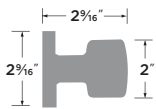

It's not just hardware; it's a statement piece, an elevation to the extraordinary.

Bergen Knob | Square

- FBL Flat Black
- 11P Vintage Bronze
- 32D Satin Stainless
- 26 Polished Chrome
- SB Satin Brass

PASSAGE	BG101-SQ
PRIVACY	BG102-SQ
ENTRY	BG107-SQ
DUMMY	BG100-SQ
HANDLESET TRIM	BG100-HSQ