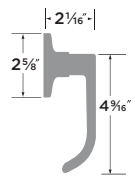

Alder Lever

- 15 Satin Nickel
- FBL Flat Black

PASSAGE	AD101
PRIVACY	AD102
ENTRY	AD107
DUMMY	AD100