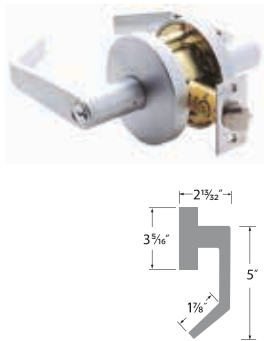

- 26D Satin Chrome

SINGLE CYLINDER DEADBOLT DB301

Jackson Cylindrical Lever Grade 2

- 26D Satin Chrome

PASSAGE	JK101
PRIVACY	JK102
DUMMY	JK100
ENTRY	JK107
STOREROOM	JK105
CLASSROOM	JK108

Cedar HC Lever Grade 3