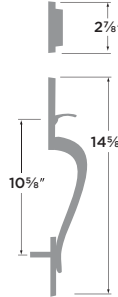

Aspen Handleset

Grade 2

- 15 Satin Nickel
- FBL Flat Black

KEYED HANDLESET	AN507-G2
DUMMY HANDLESET	AN500

Madison Handleset

Grade 2

- 15 Satin Nickel
- FBL Flat Black

KEYED HANDLESET	MA507-G2
DUMMY HANDLESET	MA500