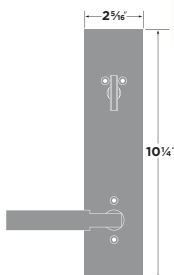

Aspra Interior

- 15 Satin Nickel
- FBL Flat Black
- SB Satin Brass

ASPRA FULL PLATE
HANDLESET TRIM
AP100-HFP

Lever Grips
sold separately