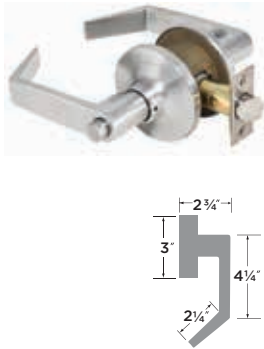

- 15 Satin Nickel

PASSAGE	CD101-HC
PRIVACY	CD102-HC
DUMMY	CD100-HC
ENTRY	CD107-HC
ENTRY UL	CD107-HC-UL

Jackson Tubular Lever Grade 2

- 26D Satin Chrome

PASSAGE	JK101-T
PRIVACY	JK102-T
DUMMY	JK100-T
ENTRY	JK107-T
STOREROOM	JK105-T
CLASSROOM	JK108-T