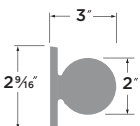

PASSAGE	TA101
PRIVACY	TA102
ENTRY	TA107
DUMMY	TA100
ENTRY-DEADBOLT COMBO	TA107/DB
HANDLESET TRIM	TA100-H