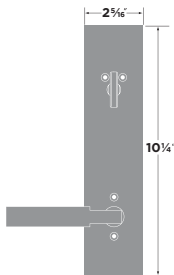

Interior Trim for Vail and Turin Handlesets

Levanto Interior

- 15 Satin Nickel
- 26 Polished Chrome
- FBL Flat Black
- SB Satin Brass

LEVANTO FULL PLATE
HANDLESET TRIM
LV100-HFP

Lever Grips
sold separately