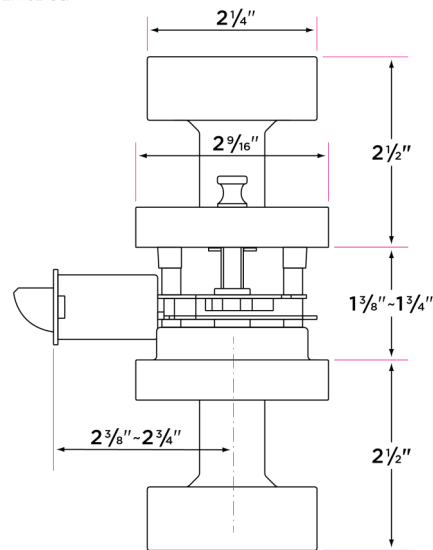

Zurich Knob - Square

ZH102-SQ

DESCRIPTION	PRODUCT CODE	CASE
Passage (hall/closet) Both sides always free	ZH101-SQ	12
Privacy (bed/bath) Locked by push pin. Unlocked by push pin, knob turn, or emergency pin outside	ZH102-SQ	12
Entry-Locked/unlocked by inside finger turn or outside key	ZH107-SQ	12
Dummy (closet) Inactive, single-sided, flush mount with two wood screws	ZH100-SQ	24
Handleset Interior Trim	ZH100-HSQ	24

Finishes

15 Satin Nickel
 26 Polished Chrome
 FBL Flat Black
 SB Satin Brass

Door Handing

Non-handed

Door Thickness

1 3/8" to 1 3/4"

Key Cylinder

5 Pin KW1
 5 Pin SC1 option

Strike Plate

2 1/4" x 1 3/4" full-lip radius corner standard

Latch

2 1/4" x 1" radius corner faceplate or
 4 way drive-in latch
 Adjustable 2 3/8" or 2 3/4"
 45 degree turn radius
 1/2" throw bolt

Door Prep

Crossbore 2 1/8"
 Edgebore 1"

Materials

Zinc
 All metal parts