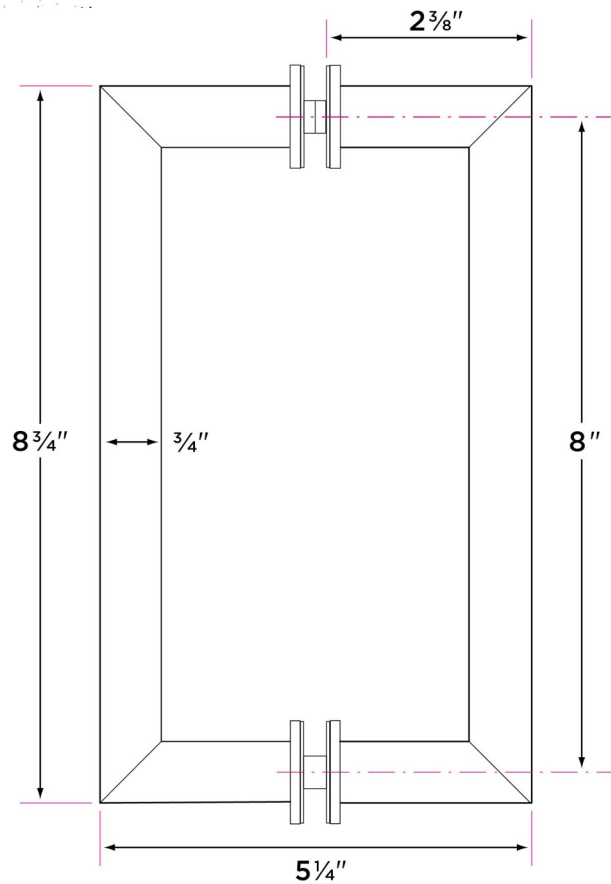

## Mitered Handle

DESCRIPTION

PRODUCT  
CODE

CASE

Mitered shower handle, double-sided, 8"

SHR-MT1

12

### Glass Thickness

Fits  $\frac{5}{16}$ "-  $\frac{1}{2}$ " (8-12mm) thick  
glass