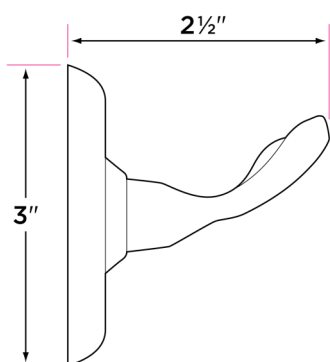

11P Vintage Bronze

FBL Flat Black

DESCRIPTION	PRODUCT CODE	CASE
18" Towel Bar	PD-TB18	20
24" Towel Bar	PD-TB24	20
30" Towel Bar	PD-TB30	20
Towel Ring	PD-TR1	20
Single Post Paper Holder	PD-PH1	20
Two Post Pivot Paper Holder	PD-PH2PV	20
Robe Hook	PD-RH1	20

PD-TRI

PD-TB18

PD-TB24

PD-PH1

PD-TB30

PD-RH1

PD-PH2