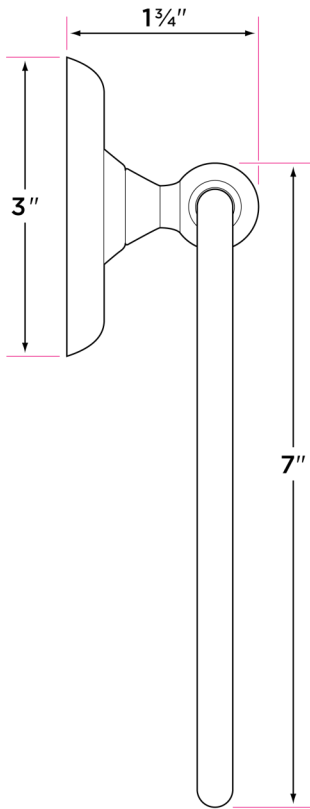

Pinedale Series

Materials

Brass, steel, and zinc

Specifications

Concealed screw mounting with straight standard head fixing screw

Plated steel mounting brackets with two screws each

Finishes

15 Satin Nickel

11P Vintage Bronze

FBL Flat Black

DESCRIPTION	PRODUCT CODE	CASE
18" Towel Bar	PD-TB18	20
24" Towel Bar	PD-TB24	20
30" Towel Bar	PD-TB30	20
Towel Ring	PD-TR1	20
Single Post Paper Holder	PD-PH1	20
Two Post Pivot Paper Holder	PD-PH2PV	20
Robe Hook	PD-RH1	20

PD-TRI

PD-TB18

PD-TB24

PD-PH1

PD-TB30

PD-RH1

PD-PH2