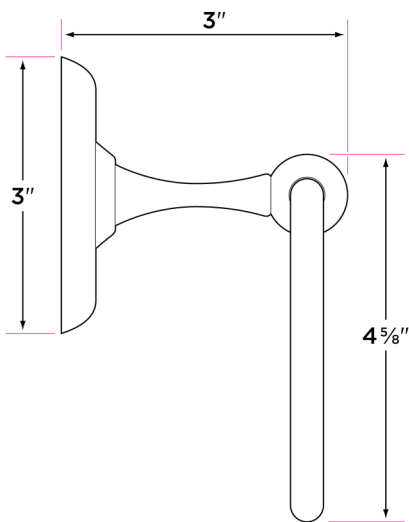

Pinedale Series

Materials

Brass, steel, and zinc

Specifications

Concealed screw mounting with straight standard head fixing screw

Plated steel mounting brackets with two screws each

Finishes

15 Satin Nickel

11P Vintage Bronze

FBL Flat Black

DESCRIPTION	PRODUCT CODE	CASE
18" Towel Bar	PD-TB18	20
24" Towel Bar	PD-TB24	20
30" Towel Bar	PD-TB30	20
Towel Ring	PD-TR1	20
Single Post Paper Holder	PD-PH1	20
Two Post Pivot Paper Holder	PD-PH2PV	20
Robe Hook	PD-RH1	20

PD-TRI

PD-TB18

PD-TB24

PD-PH1

PD-TB30

PD-RH1

PD-PH2