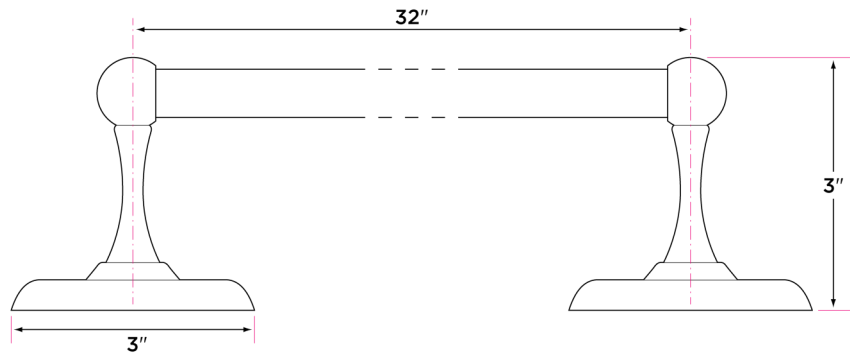

Pinedale Series

Materials

Brass, steel, and zinc

Specifications

Concealed screw mounting with straight standard head fixing screw

Plated steel mounting brackets with two screws each

Finishes

15 Satin Nickel

PD-TRI

PD-TB18

PD-TB24

PD-PH1

PD-TB30

PD-RH1

PD-PH2