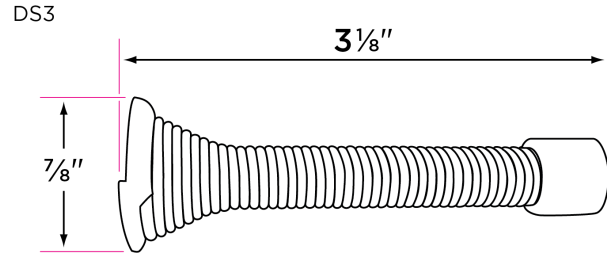

Spring Door Stop

DESCRIPTION	PRODUCT CODE	CASE/CARTON	FINISHES
3 1/8" Spring Door Stop	DS3	50bx/500ctn	11P Vintage Bronze, 15 Satin Nickel, 3 Polished Brass, 15A Antique
3 1/8" Spring Door Stop, Polybagged	DS3-P	50bx/500ctn	15 Satin Nickel, FBL Flat Black, 26 Polished Chrome, SB Satin
3 3/4" Spring Door Stop	DS4	50bx/500ctn	11P Vintage Bronze, 15 Satin Nickel, FBL Flat Black, 26 Polished
3 3/4" Spring Door Stop, Polybagged	DS4-P	50bx/500ctn	15 Satin Nickel, FBL Flat Black, 26 Polished Chrome, SB Satin

Screws

Installation hardware included

Material

Steel