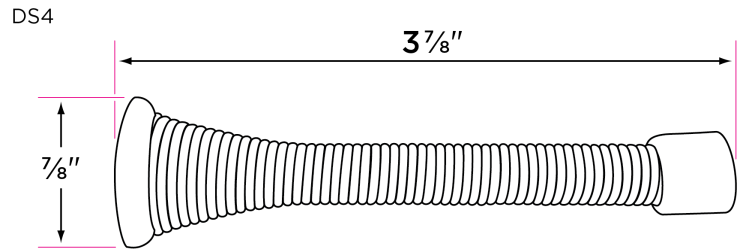

Spring Door Stop

DESCRIPTION	PRODUCT CODE	CASE/CARTON	FINISHES
3 1/8" Spring Door Stop	DS3	50bx/500ctn	11P Vintage Bronze, 15 Satin Nickel, 3 Polished Brass, 15A Antique
3 1/8" Spring Door Stop, Polybagged	DS3-P	50bx/500ctn	15 Satin Nickel, FBL Flat Black, 26 Polished Chrome, SB Satin
3 3/4" Spring Door Stop	DS4	50bx/500ctn	11P Vintage Bronze, 15 Satin Nickel, FBL Flat Black, 26 Polished
3 3/4" Spring Door Stop, Polybagged	DS4-P	50bx/500ctn	15 Satin Nickel, FBL Flat Black, 26 Polished Chrome, SB Satin

Screws

Installation hardware included

Material

Steel