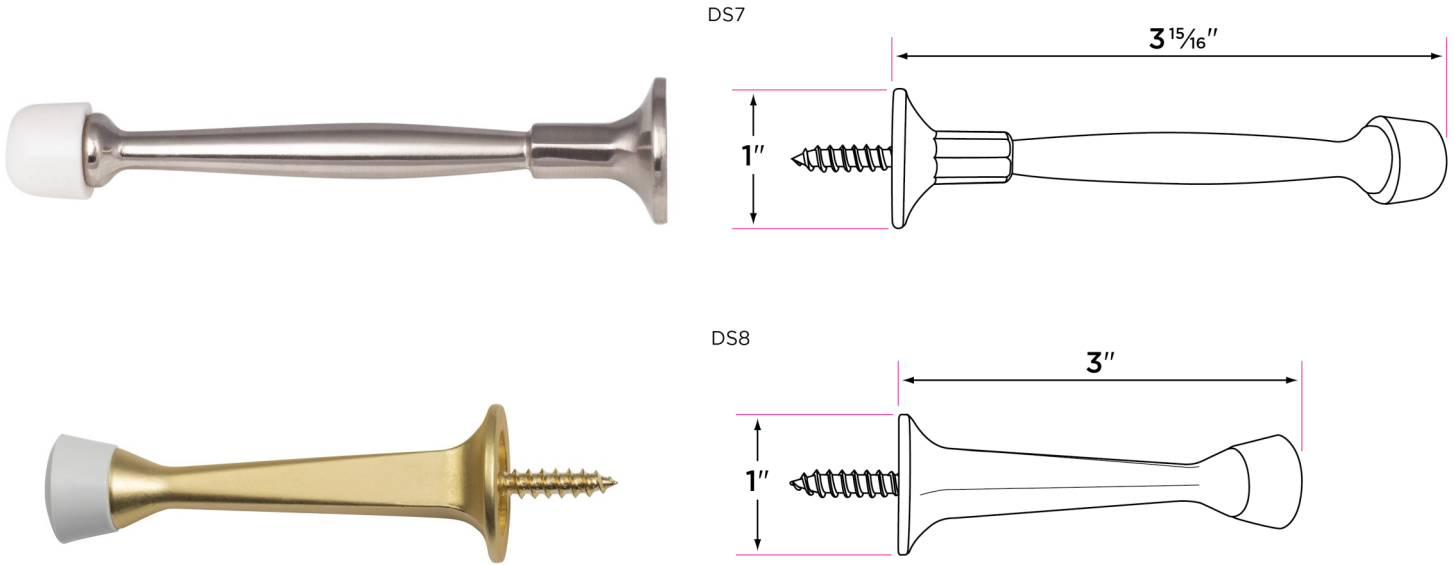

Solid Door Stops

DESCRIPTION	PRODUCT CODE	CASE/CARTON	FINISHES
3" Solid Door Stop	DS8	50bx/500ctn	11P Vintage Bronze, 15 Satin Nickel, FBL Flat Black, 26 Polished Chrome, SB Satin Brass
4" Solid Door Stop	DS7	50bx/500ctn	11P Vintage Bronze, 15 Satin Nickel

Screws

Installation hardware included

Material

Zinc