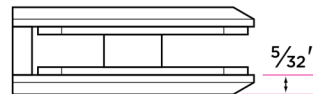

Shower Glass Clamps

SHR-C2BV

SHR-C2

Beveled Shower Glass Clamp

Square Shower Glass Clamp

DESCRIPTION

PRODUCT

CASE

Beveled Shower Glass Clamp, 2"x2"

SHR-C2BV

50

Square Shower Glass Clamp, 2"x2"

SHR-C2

50

Finishes

- 15 Satin Nickel
- 26 Polished Chrome
- 11P Vintage Bronze
- FBL Flat Black