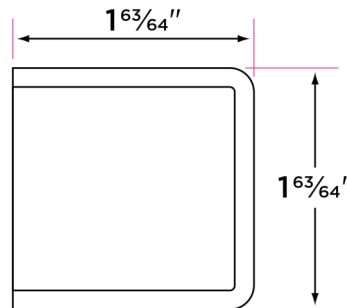

Shower Glass Clamps

SHR-C2BV

SHR-C2

Beveled Shower Glass Clamp

Square Shower Glass Clamp

DESCRIPTION

PRODUCT

CASE

Beveled Shower Glass Clamp, 2"x2"

SHR-C2BV

50

Square Shower Glass Clamp, 2"x2"

SHR-C2

50

Finishes

- 15 Satin Nickel
- 26 Polished Chrome
- 11P Vintage Bronze
- FBL Flat Black

Glass Thickness

Fits 3/8" - 1/2" (10-12mm) thick glass

Material

Brass

Beveled Glass Clamp

Solid inside, beveled edge

Square Glass Clamp

Wall mount clamp, hole in glass style