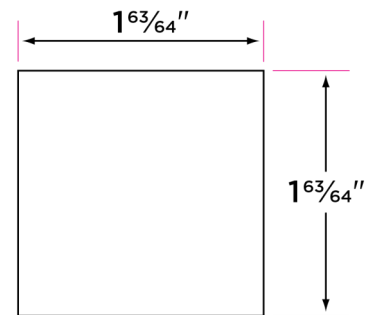

Shower Glass Clamps

SHR-C2BV

SHR-C2

Beveled Shower Glass Clamp

Square Shower Glass Clamp

DESCRIPTION

PRODUCT

CASE

Beveled Shower Glass Clamp, 2"x2"

SHR-C2BV

50

Square Shower Glass Clamp, 2"x2"

SHR-C2

50

Finishes

- 15 Satin Nickel
- 26 Polished Chrome
- 11P Vintage Bronze
- FBL Flat Black

Glass Thickness

Fits 3/8" - 1/2" (10-12mm) thick glass

Material

Brass

Beveled Glass Clamp

Solid inside, beveled edge

Square Glass Clamp

Wall mount clamp, hole in glass style