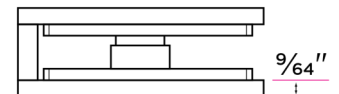

Shower Glass Clamps

SHR-C2BV

SHR-C2

Beveled Shower Glass Clamp

Square Shower Glass Clamp

DESCRIPTION

PRODUCT

CASE

Beveled Shower Glass Clamp, 2"x2"

SHR-C2BV

50

Square Shower Glass Clamp, 2"x2"

SHR-C2

50

Finishes

- 15 Satin Nickel
- 26 Polished Chrome
- 11P Vintage Bronze
- FBL Flat Black