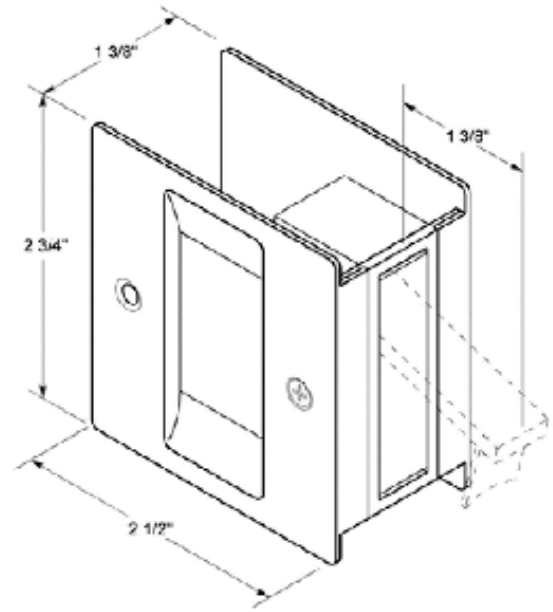

## Pocket Door Pulls

**DESCRIPTION**

**PRODUCT CODE**

**CASE**

Passage (hall/closet) Both sides always free	DP711	24
Privacy (bed/bath) Locked by thumb turn. Unlocked by thumb turn, or emergency outside coin slot.	DP712	24

**Finishes**

- 3 Polished Brass
- 5 Antique Brass
- 15 Satin Nickel
- 15A Antique Nickel
- 26D Satin Chrome
- 26 Polished Chrome
- 11P Vintage Bronze
- FBL Flat Black

**Door Thickness**

1 3/8" to 1 3/4"

**Door Handing**