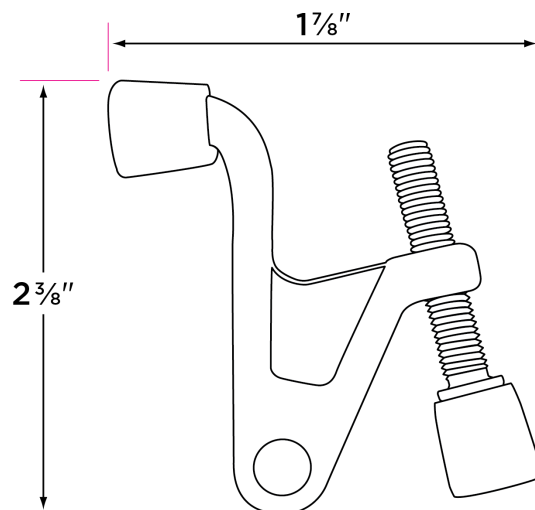

Hinge Pin Door Stop

DS9

DESCRIPTION	PRODUCT CODE	CASE/CARTON
Hinge Pin Door Stop	DS9	50bx/500ctn

Finishes

- 15 Satin Nickel
- 15A Antique Nickel
- 26 Polished Chrome
- FBL Flat Black
- SB Satin Brass

Screws

Installation hardware included

Material

Zinc