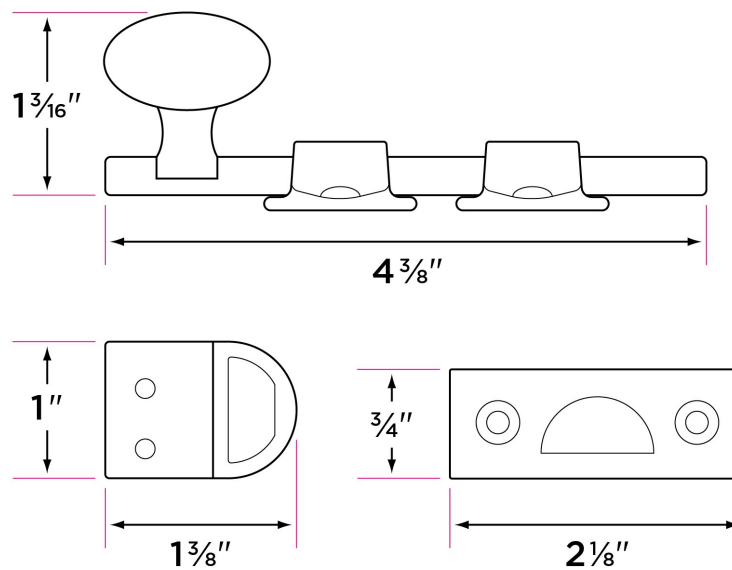

4" Dutch Door Bolt

FB4

DESCRIPTION

PRODUCT
CODE

CASE

4" Dutch Door Bolt

FB4

50bx/500ctn