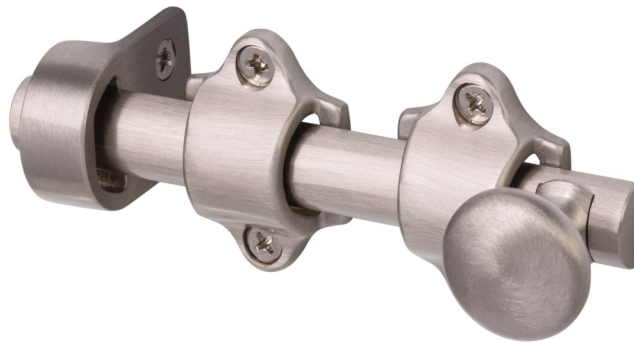

4" Dutch Door Bolt

FB4

DESCRIPTION

PRODUCT
CODE

CASE

4" Dutch Door Bolt

FB4

50bx/500ctn

Finishes

15 Satin Nickel
FBL Flat Black
SB Satin Brass

Material

Solid Zinc