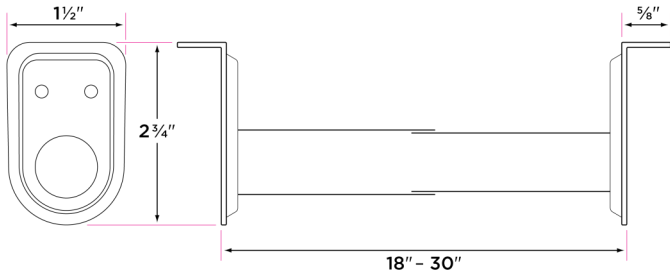

Adjustable Closet Rod with Silver Zinc Plate

DESCRIPTION	PRODUCT CODE	CASE
Adjustable Closet Rod 96"-150"	ACR96150	10
Adjustable Closet Rod 72"-120"	ACR72120	10
Adjustable Closet Rod 72"-96"	ACR7296	10
Adjustable Closet Rod 48"-72"	ACR4872	10
Adjustable Closet Rod 30"-48"	ACR3048	10
Adjustable Closet Rod 18"-30"	ACR1830	10

Includes

6 1-13/16" long screws
All standard installation
components

Material

Steel

Closet Hardware

ACR1830

ACR3048

ACR4872