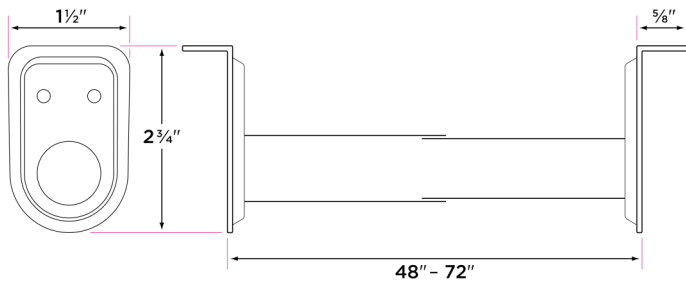

Adjustable Closet Rod with Silver Zinc Plate

DESCRIPTION	PRODUCT CODE	CASE
Adjustable Closet Rod 96"-150"	ACR96150	10
Adjustable Closet Rod 72"-120"	ACR72120	10
Adjustable Closet Rod 72"-96"	ACR7296	10
Adjustable Closet Rod 48"-72"	ACR4872	10
Adjustable Closet Rod 30"-48"	ACR3048	10
Adjustable Closet Rod 18"-30"	ACR1830	10

Includes

6 1-13/16" long screws
All standard installation
components

Material

Steel

Closet Hardware

ACR1830

ACR3048

ACR4872