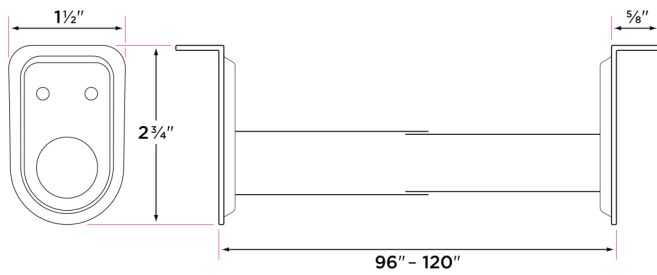

Closet Hardware

ACR96120