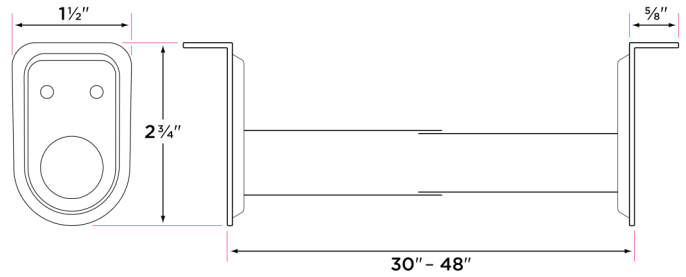

Adjustable Closet Rod with Silver Zinc Plate

DESCRIPTION	PRODUCT CODE	CASE
Adjustable Closet Rod 96"-150"	ACR96150	10
Adjustable Closet Rod 72"-120"	ACR72120	10
Adjustable Closet Rod 72"-96"	ACR7296	10
Adjustable Closet Rod 48"-72"	ACR4872	10
Adjustable Closet Rod 30"-48"	ACR3048	10
Adjustable Closet Rod 18"-30"	ACR1830	10

Includes

6 1-13/16" long screws
All standard installation
components

Material

Steel

Closet Hardware

ACR1830

ACR3048

ACR4872