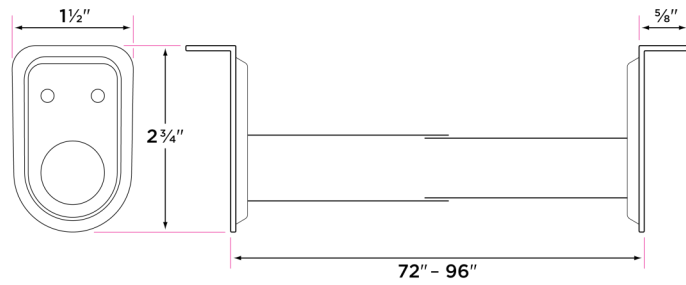

Closet Hardware

ACR7296