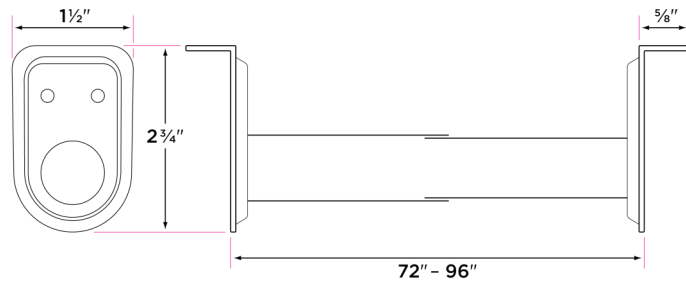

Adjustable Closet Rod with White Powder Coat

DESCRIPTION	PRODUCT CODE	CASE
Adjustable Closet Rod 96"-150"	ACR96150W	10
Adjustable Closet Rod 72"-120"	ACR72120W	10
Adjustable Closet Rod 72"-96"	ACR7296W	10
Adjustable Closet Rod 48"-72"	ACR4872W	10
Adjustable Closet Rod 30"-48"	ACR3048W	10
Adjustable Closet Rod 18"-30"	ACR1830W	10

Includes

6 1-13/16" long screws
All standard installation
components

Material

Steel

ACR1830

ACR3048

ACR4872

ACR7296