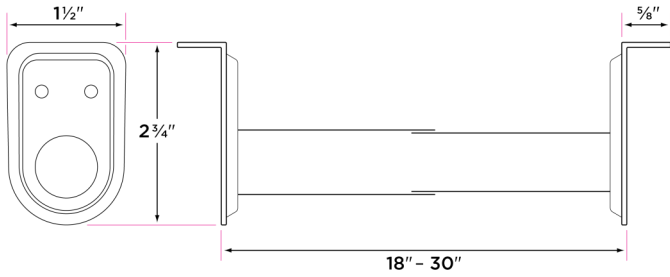

Adjustable Closet Rod with White Powder Coat

DESCRIPTION	PRODUCT CODE	CASE
Adjustable Closet Rod 96"-150"	ACR96150W	10
Adjustable Closet Rod 72"-120"	ACR72120W	10
Adjustable Closet Rod 72"-96"	ACR7296W	10
Adjustable Closet Rod 48"-72"	ACR4872W	10
Adjustable Closet Rod 30"-48"	ACR3048W	10
Adjustable Closet Rod 18"-30"	ACR1830W	10

Includes

6 1-13/16" long screws
All standard installation
components

Material

Steel

ACR1830

ACR3048

ACR4872

ACR7296