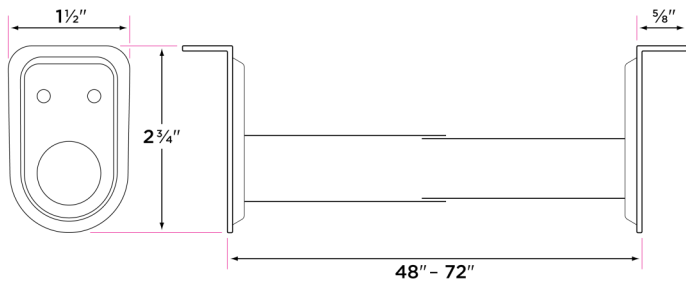

Adjustable Closet Rod with White Powder Coat

DESCRIPTION	PRODUCT CODE	CASE
Adjustable Closet Rod 96"-150"	ACR96150W	10
Adjustable Closet Rod 72"-120"	ACR72120W	10
Adjustable Closet Rod 72"-96"	ACR7296W	10
Adjustable Closet Rod 48"-72"	ACR4872W	10
Adjustable Closet Rod 30"-48"	ACR3048W	10
Adjustable Closet Rod 18"-30"	ACR1830W	10

Includes

6 1-13/16" long screws
All standard installation
components

Material

Steel

ACR1830

ACR3048

ACR4872

ACR7296