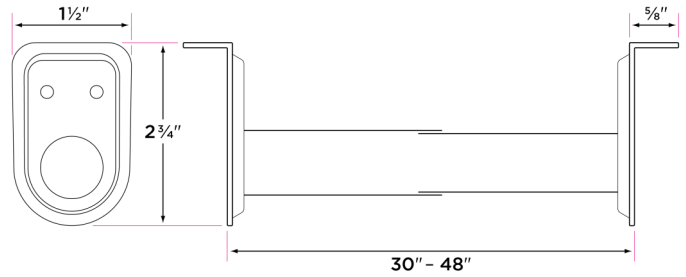

Adjustable Closet Rod with White Powder Coat

DESCRIPTION	PRODUCT CODE	CASE
Adjustable Closet Rod 96"-150"	ACR96150W	10
Adjustable Closet Rod 72"-120"	ACR72120W	10
Adjustable Closet Rod 72"-96"	ACR7296W	10
Adjustable Closet Rod 48"-72"	ACR4872W	10
Adjustable Closet Rod 30"-48"	ACR3048W	10
Adjustable Closet Rod 18"-30"	ACR1830W	10

Includes

6 1-13/16" long screws
All standard installation
components

Material

Steel

ACR1830

ACR3048

ACR4872

ACR7296