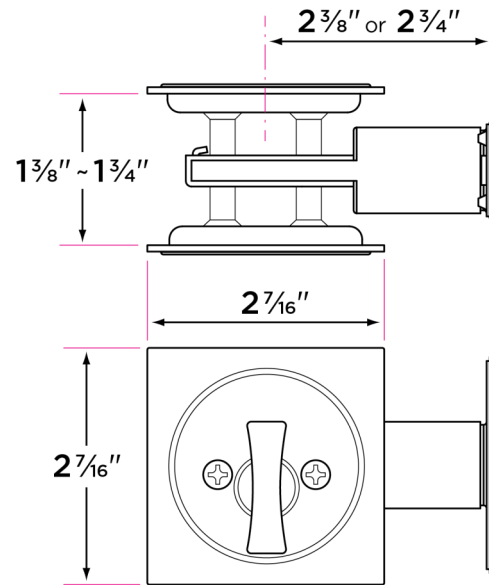

Square Pocket

DP-SQ02

DESCRIPTION

PRODUCT CODE

CASE

Passage (hall/closet) Both sides always free	DP-SQ01	24
Privacy (bed/bath) Locked by thumb turn. Unlocked by thumb turn, or emergency outside coin slot.	DP-SQ02	24

Finishes

- 15 Satin Nickel
- 26 Polished Chrome
- 11P Vintage Bronze
- FBL Flat Black
- SB Satin Brass

Door Handing

Non-handed

Door Thickness

1 3/8" to 1 3/4"

Key Cylinder

No entry function

Strike Plate

Included

Latch

2 1/4" x 1" radius corner faceplate
 Non-adjustable 2 3/8" or 2 3/4"
 Retractable Pull/Push

Door Prep

Crossbore 2 1/8"
 Edgebore 1"

Materials

Brass Housing
 All metal parts