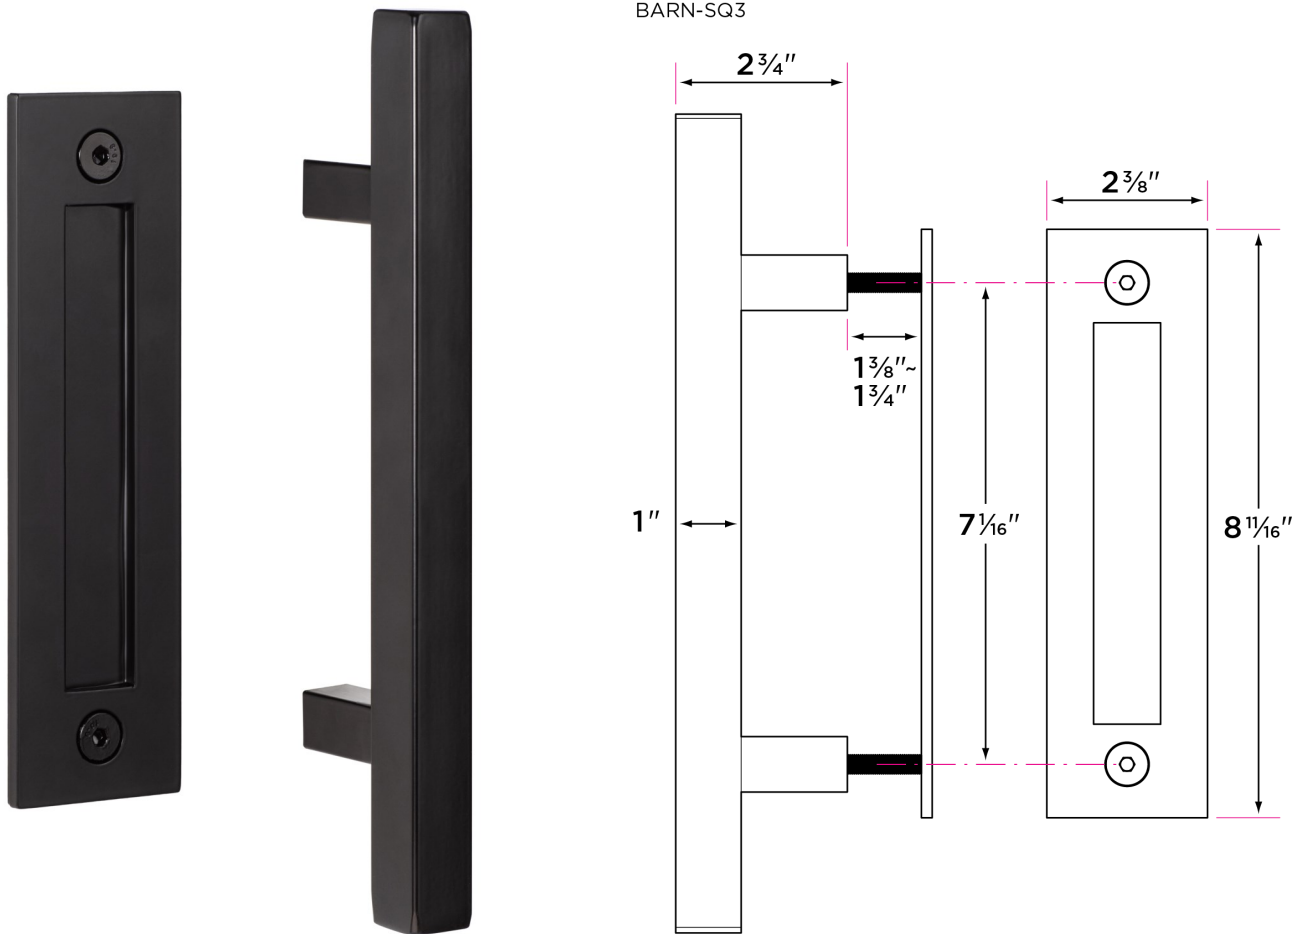

Square Ladder Barn Door Handle with Flush Mounted Handle, 12"

DESCRIPTION

PRODUCT
CODE

CASE

Square Ladder Barn Door Handle with Flush Mounted Handle, 12"

BARN-SQ3

12

Finishes

FBL Flat Black
32D Satin Stainless
SB Satin Brass

Door Handing

Non-handed

Door Thickness

1 3/8"-1 3/4"

Material

Stainless steel
All metal parts