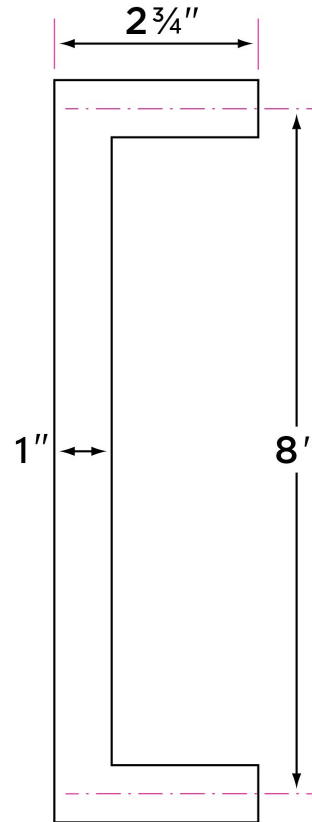

## Square Handle

BARN-SQ1

DESCRIPTION	PRODUCT CODE	CASE
Square Barn Door Handle, Single-Sided, 9"	BARN-SQ1	12
Square Barn Door Handle, Double-Sided, 9"	BARN-SQ2	12

### Door Handing

Non-handed

### Door Thickness

For double-sided: 1 3/8"-2"  
 For single-sided:  
 Any thickness. Face-mounted