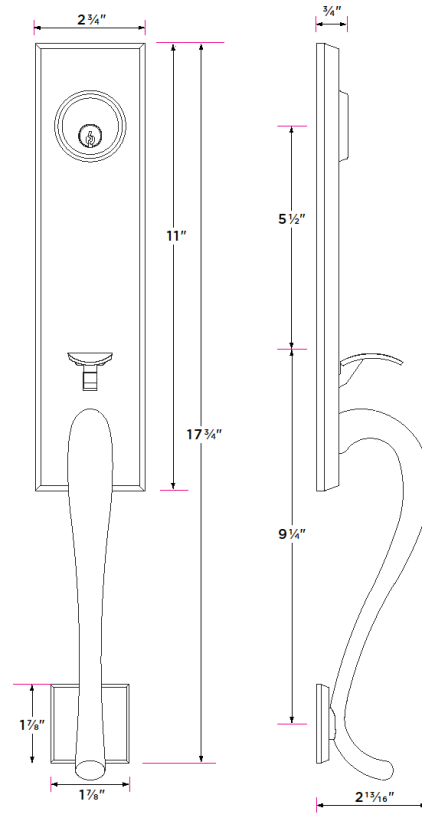

## Solitude Handleset

**DESCRIPTION**

**PRODUCT CODE**

**CASE**

Solitude Handleset

SL507

6

Solitude Dummy Handleset

SL500

6

**Finishes**

- 15 Satin Nickel
- 11P Vintage Bronze
- PVD Lifetime Finish
- 3 Polished Brass

**Door Handing**

Non-handed

**Door Thickness**

1 3/8" to 1 3/4"

**Key Cylinder**

- 5 Pin KW1
- 5 Pin SC1 Option

**Strike Plate**

- 2 1/4" x 1 3/4" full-lip radius corner standard
- 2 1/4" x 1" deadbolt strike
- and
- 2 1/4" x 1 3/4" full-lip radius corner deadbolt strike

**Latch**

- 2 1/4" x 1" radius corner faceplate
- Adjustable 2 3/8" and 2 3/4"
- 1/2" throw bolt
- 1" deadbolt throw
- Cut resistant bolt with hardened steel rolling inserts

**Door Prep**

- Crossbore 2 1/8"
- Edgebore 1"