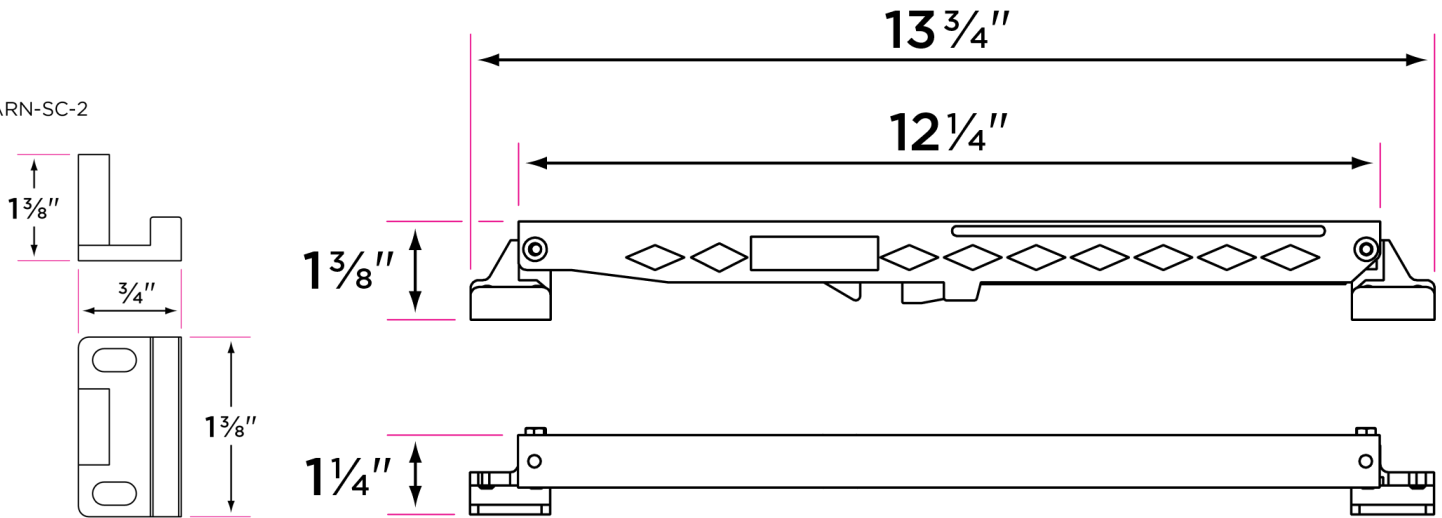

Soft Close for Strap Mounted System

BARN-SC-1

BARN-SC-2

DESCRIPTION

PRODUCT
CODE

CASE

Soft Close for Strap Mounted System

BARN-SC

10

Finishes

FBL Flat Black

Weight Capacity

176 lbs (80KG)