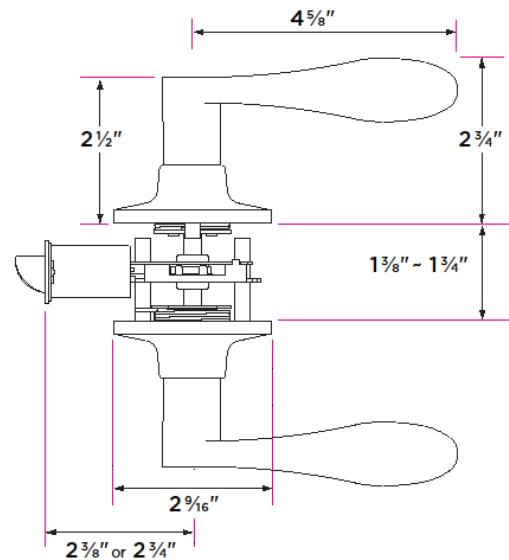

Snowbird Lever

DESCRIPTION	PRODUCT CODE	CASE
Passage (hall/closet) Both sides always free	SB101	24
Privacy (bed/bath) Locked by finger turn. Unlocked by finger turn or coin slot	SB102	24
Entry-Locked/unlocked by inside finger turn or outside key	SB107	12
Entry and Deadbolt Combo	SB107/DB	12
Dummy (closet) Inactive, single-sided, flush mount with two wood screws	SB100	24
Handleset Interior Trim	SB100-H	24

Finishes

15 Satin Nickel
11P Vintage Bronze
FBL Flat Black

Door Handing

Reversible Handing
Specify handing for dummy and handleset interior trim

Door Thickness

1 3/8" to 1 3/4"

Key Cylinder

5 Pin KW1
5 Pin SC1 option

Strike Plate

2 1/4" x 1 3/4" full lip radius corner standard

Latch

Adjustable 2 3/8" - 2 3/4" backset
1/2" throw bolt
2 1/4" x 1" radius corner faceplate or 4 way drive-in latch
45 degree lever turn radius

Door Prep

Crossbore 2 1/8"
Edgebore 1"

Materials

Zinc
All metal parts