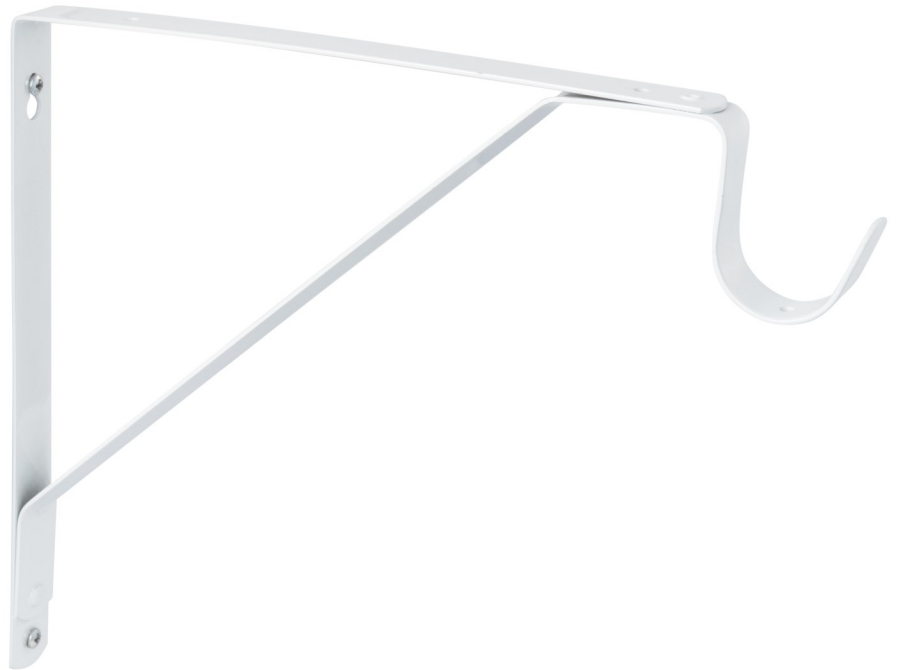

SRS-5 Fixed Shelf and Rod Support

DESCRIPTION	PRODUCT CODE	CASE
Fixed Shelf and Rod Support	SRS-5	20

Finishes

White Powder Coat

Dimensions

Projection from wall:
13"

Screws

Included

Materials

Steel