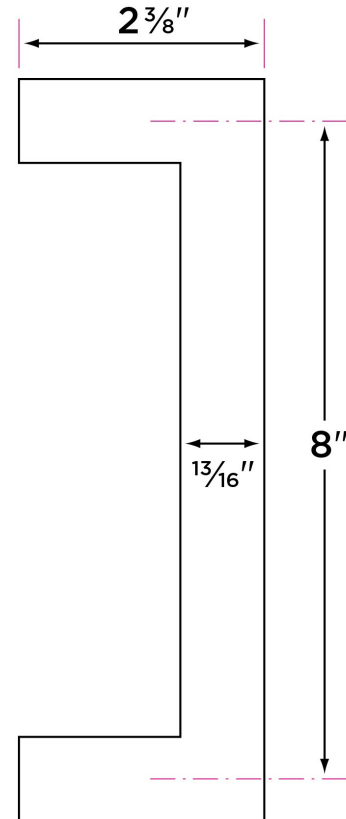

Square Handle

SHR-SQ1

DESCRIPTION

PRODUCT
CODE

CASE

Square shower handle, double-sided, 9"

SHR-SQ1

12

Finishes

- FBL Flat Black
- 32D Satin Stainless
- 26 Polished Chrome
- 11P Vintage Bronze

Door Handing

Non-handed

Glass Thickness

Fits $\frac{5}{16}$ "- $\frac{1}{2}$ " (8-12mm) thick glass

Materials

Stainless steel