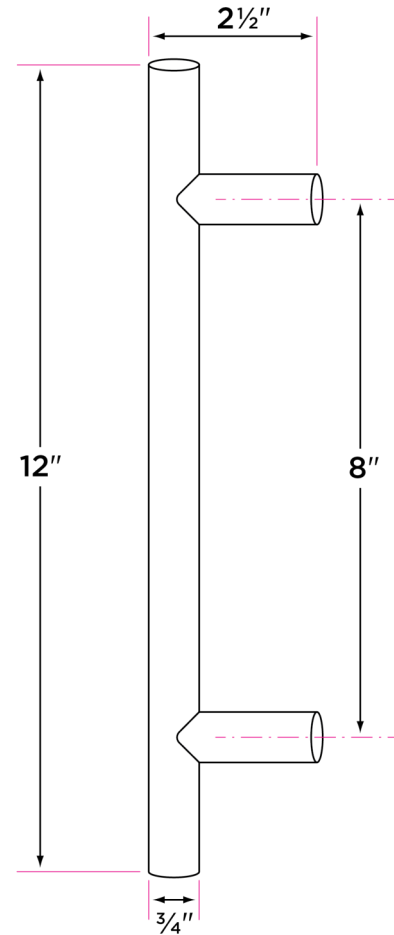

## Ladder Handle

SHR-RD1

DESCRIPTION

PRODUCT  
CODE

CASE

Ladder shower handle, double-sided, 12"

SHR-RD1

12

### Glass Thickness

Fits  $\frac{5}{16}$ "-  $\frac{1}{2}$ " (8-12mm) thick  
glass