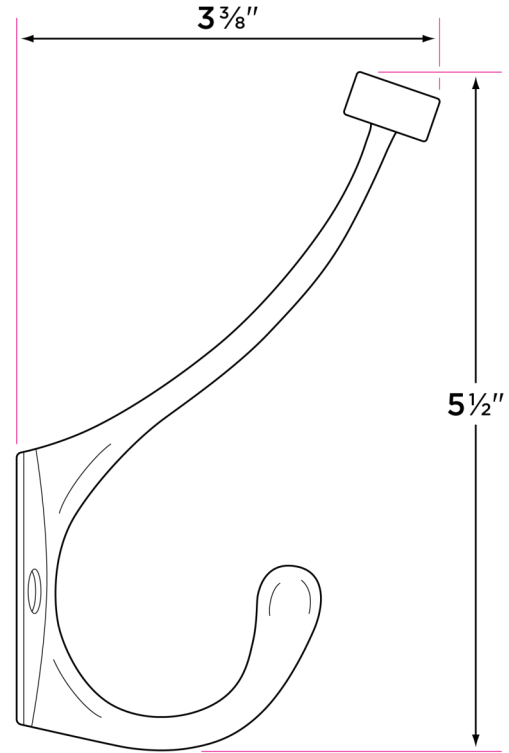

Heavy Duty Pilltop Coat Hook

RH5

DESCRIPTION

PRODUCT CODE

CASE

Heavy Duty Pilltop Coat Hook

RH5

50