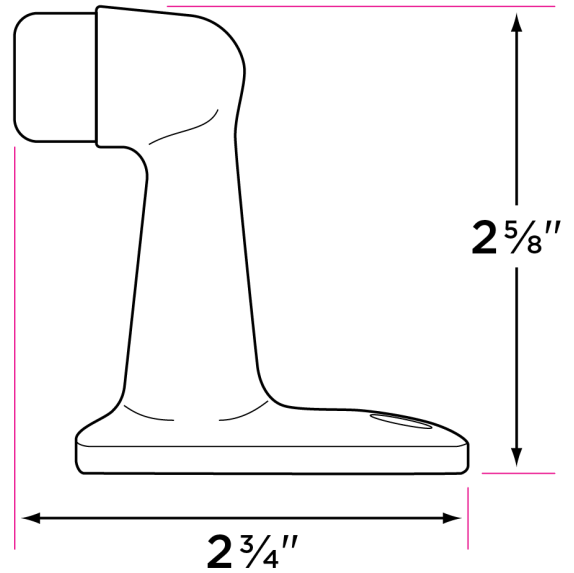

## Floor Stop

DS-FL1

DESCRIPTION

PRODUCT CODE

CASE

Floor Stop

DS-FL1

100