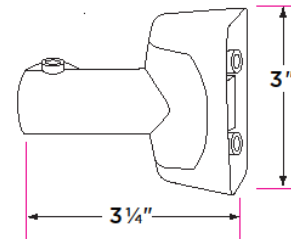

Fixed Curved Shower Curtain Rod, 5 ft.

DESCRIPTION	PRODUCT CODE	CASE
Fixed 5' Curved Shower Curtain Rod, w ends	SCR-CV1	12

Finishes

- 32D Satin Stainless
- 26 Polished Chrome
- FBL Flat Black

Dimensions

Fits shower enclosures between 57 3/4"-60 1/2" w/o modification
Diameter 1"

Thickness

.028 (22 gauge)

Materials

304 Stainless Steel

End Brackets

- Concealed Screws
- Zinc Die-cast
- Swivel Connectors
- Anchors and Screws included