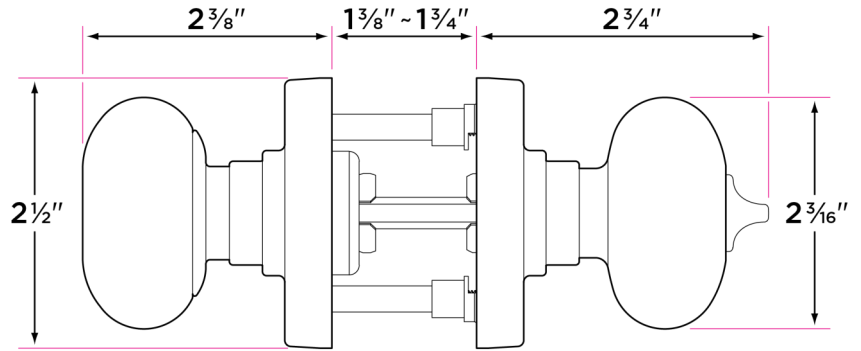

## Durango Square Knob

DU107-SQ

DESCRIPTION	PRODUCT CODE	CASE
Passage (hall/closet) Both sides always free	DU101-SQ	24
Privacy (bed/bath) Locked by finger turn. Unlocked by finger turn or coin slot from the outside	DU102-SQ	24
Entry-Locked/unlocked by inside finger turn or outside key	DU107-SQ	24
Dummy (closet) Inactive, single-sided, flush mount with two wood screws	DU100-SQ	24
Handleset Interior Trim	DU100-HSQ	24

### Strike Plate

2 1/4" x 1 3/4" full lip radius corner standard

### Latch

Adjustable 2 3/8" - 2 3/4" backset  
1/2" throw bolt  
2 1/4" x 1" radius corner faceplate or 4 way drive-in latch