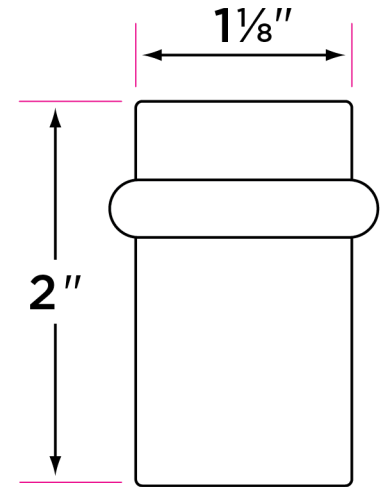

Cylindrical Floor Stop

DS-FL2

DESCRIPTION	PRODUCT CODE	CASE
Cylindrical Floor Stop	DS-FL2	100

Finishes

- 15 Satin Nickel
- 26 Polished Chrome
- FBL Flat Black
- SB Satin Brass

Screws

Screws included for installation