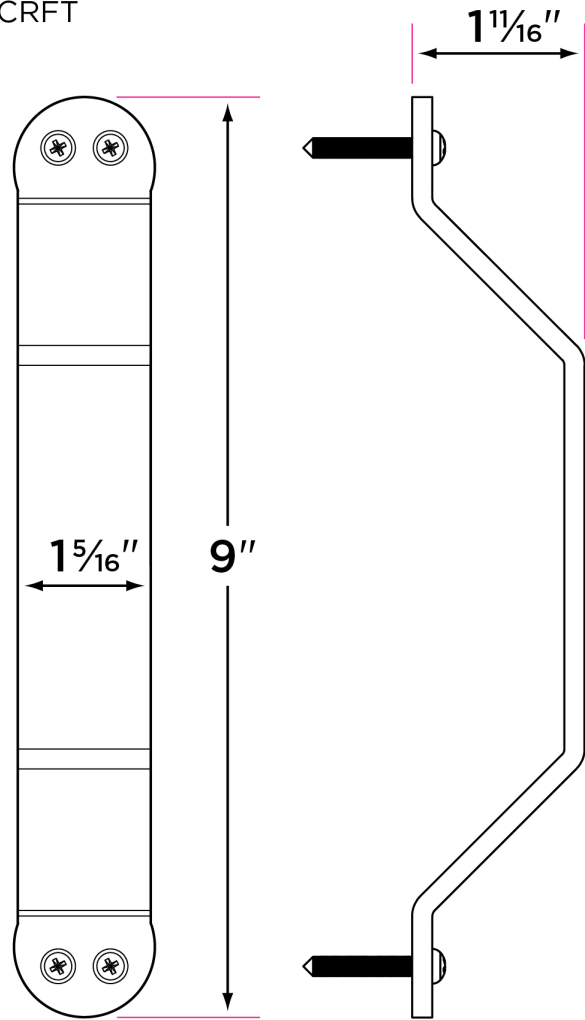

Craftsman Barn Door Handle

BARN-CRFT

DESCRIPTION

PRODUCT CODE

CASE

Craftsman Barn Door Handle 8"

BARN-CRFT

24

Finishes

FBL Flat Black
15 Satin Nickel

Door Handing

Non-handed

Door Thickness

Any thickness. Face-mounted

Materials

Stainless steel
All metal parts