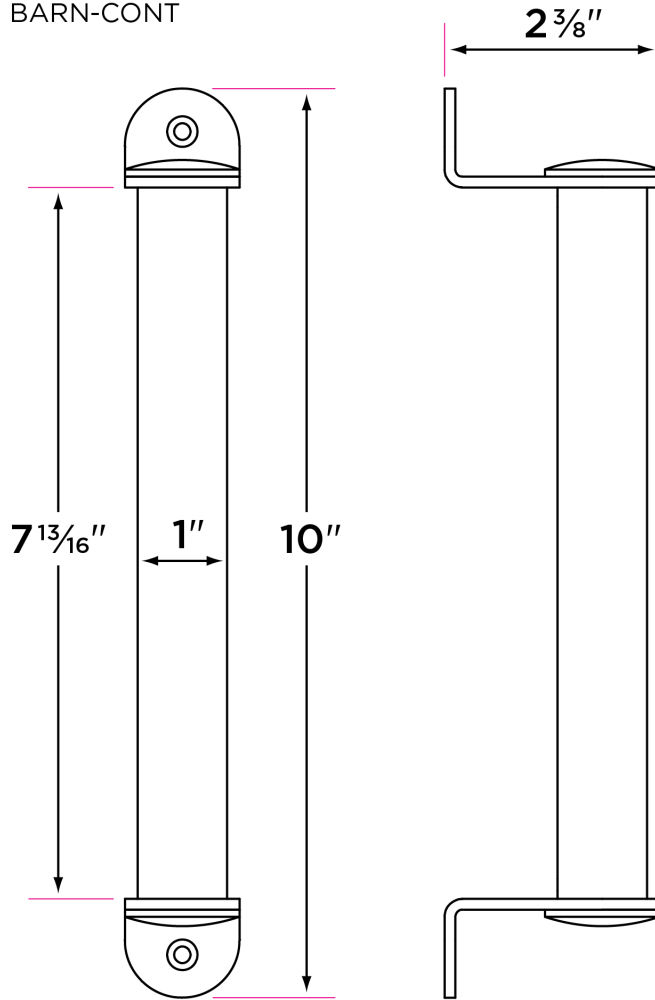

Contemporary Handle

BARN-CONT

DESCRIPTION

PRODUCT
CODE

CASE

Contemporary Barn Door Handle 10"

BARN-CONT

24

Finishes

FBL Flat Black

15 Satin Nickel

Door Handing

Non-handed

Door Thickness

Any thickness. Face-mounted

Materials