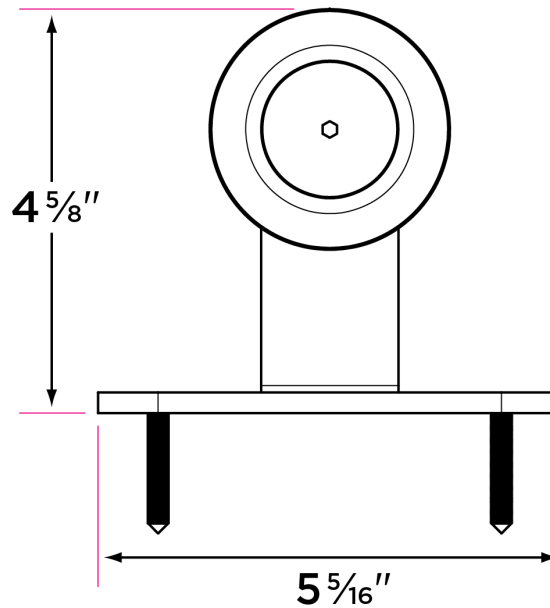

Barn Track Roller, Top Mounted

DESCRIPTION

PRODUCT
CODE

CASE

Barn Track Roller, Top Mounted

BARN-ROL2

12

Finishes

FBL Flat Black

15 Satin Nickel

Track and Door Thickness

Fits flat tracks 1/4" thick

and

Doors 1 3/8" - 1 3/4" thick

Materials

Stainless steel strap