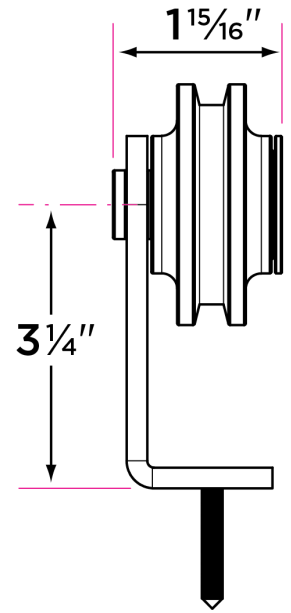

Barn Track Roller, Top Mounted

DESCRIPTION

PRODUCT
CODE

CASE

Barn Track Roller, Top Mounted

BARN-ROL2

12

Finishes

FBL Flat Black

15 Satin Nickel

Track and Door Thickness

Fits flat tracks 1/4" thick

and

Doors 1 3/8" - 1 3/4" thick

Materials

Stainless steel strap