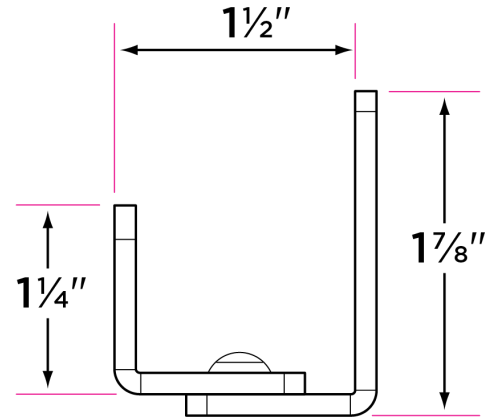

## Barn Track Floor Guide, Wall Mounted

DESCRIPTION	PRODUCT CODE	CASE
Barn Track Floor Guide, Wall Mounted	BARN-WGD	100

### Door Thickness

Fits barn doors 1" to 1 3/8" thick