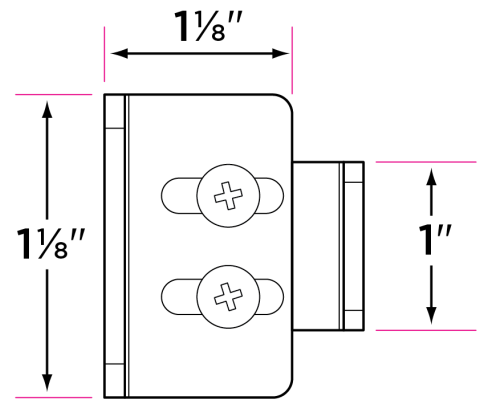

## Barn Track Floor Guide, Wall Mounted

DESCRIPTION	PRODUCT CODE	CASE
Barn Track Floor Guide, Wall Mounted	BARN-WGD	100

### Door Thickness

Fits barn doors 1" to 1 3/8" thick