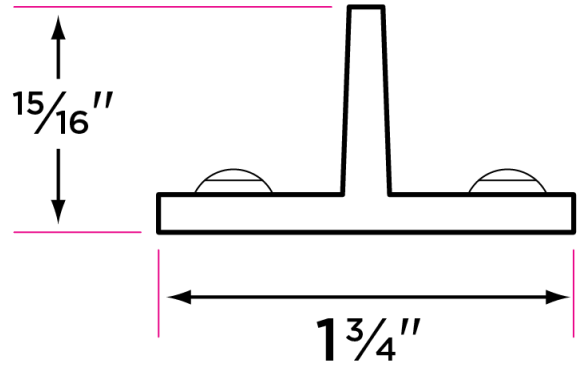

Barn Track Floor Guide, T-Style

DESCRIPTION	PRODUCT CODE	CASE
Barn Track Floor Guide, T-Style	BARN-TGD	100

Finishes

- 15 Satin Nickel
- FBL Flat Black

Screws

2 screws included for installation

Material

Vinyl