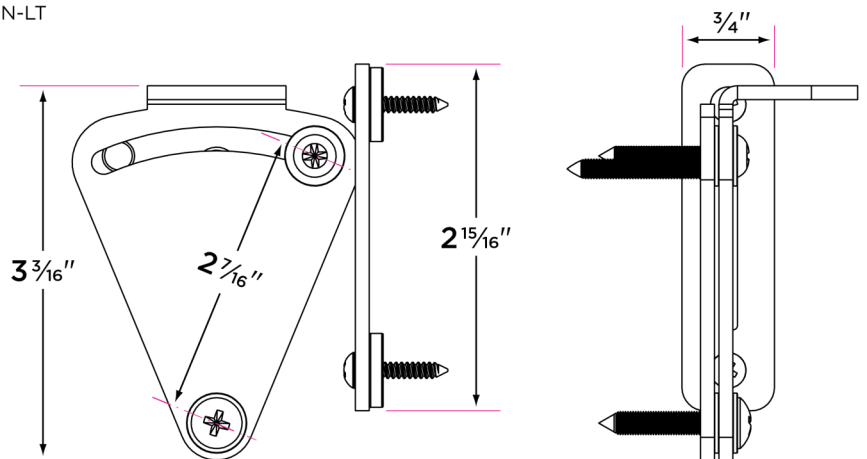

Barn Door Privacy Latch

BARN-LT

DESCRIPTION

PRODUCT CODE

CASE

Barn Privacy Latch

BARN-LT

24

Finishes

- 15 Satin Nickel
- FBL Flat Black

Screws

Screws included for installation

Materials

Stainless Steel