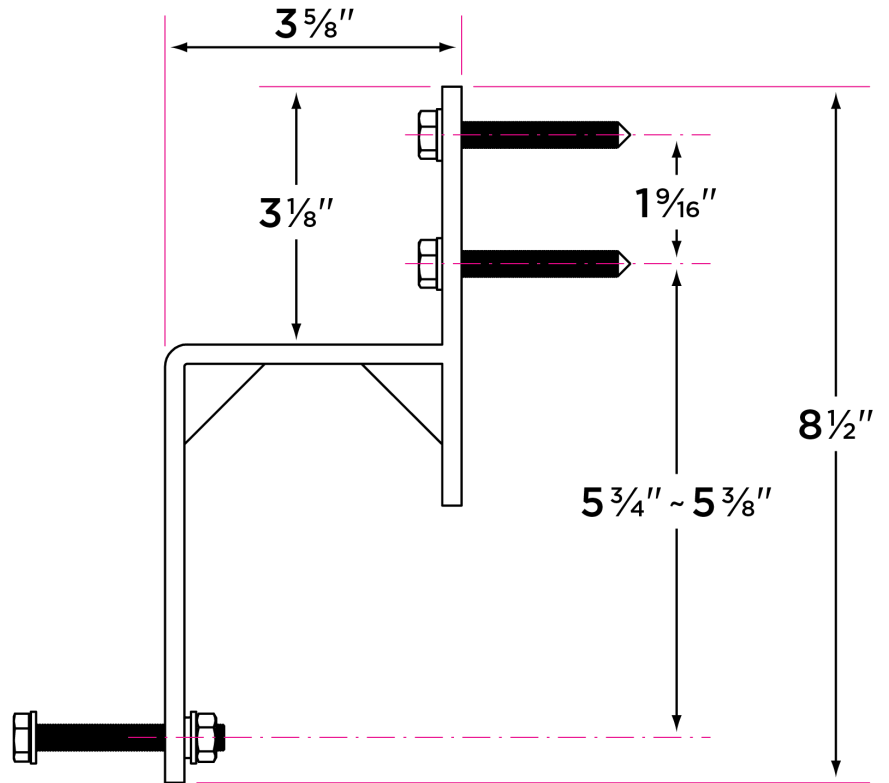

## Barn Bypass Connector

BARN-BP

DESCRIPTION	PRODUCT CODE	CASE
Barn Bypass Connector	BARN-BP	24