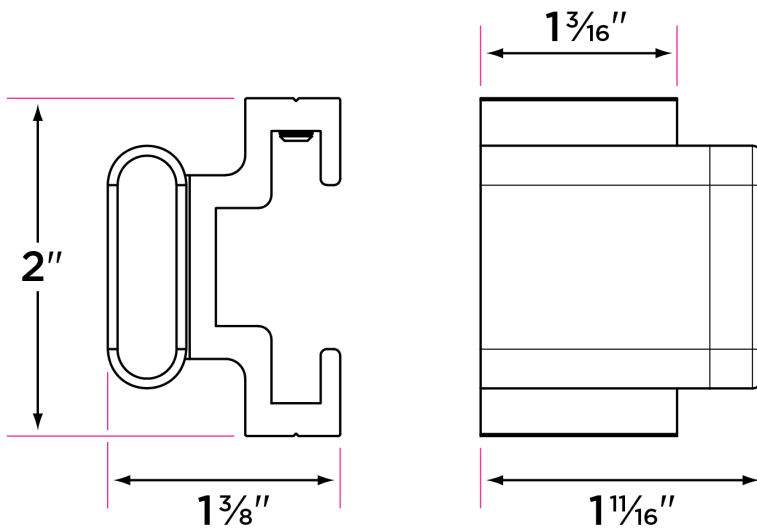

Barn Track Stop, Pair

DESCRIPTION	PRODUCT CODE	CASE
Barn Track Stop, Pair	BARN-STOP2	24

Finishes

- 15 Satin Nickel
- FBL Flat Black
- SB Satin Brass

Material

- Stainless Steel
- Vinyl