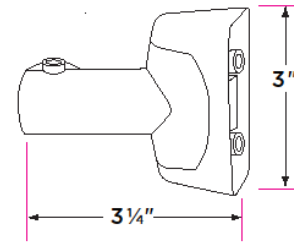

## Adjustable Curved Shower Curtain Rod, 5-6 ft.

DESCRIPTION	PRODUCT CODE	CASE
Adjustable 5-6' Curved Shower Curtain Rod, w ends	SCR-CV2	12

### Dimensions

Adjusts to fit shower enclosures between 54-72"  
Diameter 1"

### Thickness

.028 (22 gauge)