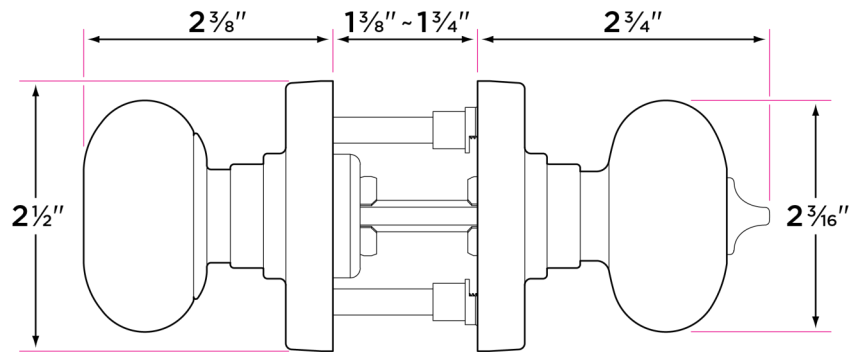

Durango Square Knob

DU107-SQ

DESCRIPTION	PRODUCT CODE	CASE
Passage (hall/closet) Both sides always free	DU101-SQ	24
Privacy (bed/bath) Locked by finger turn. Unlocked by finger turn or coin slot from the outside	DU102-SQ	24
Entry-Locked/unlocked by inside finger turn or outside key	DU107-SQ	24
Dummy (closet) Inactive, single-sided, flush mount with two wood screws	DU100-SQ	24
Handleset Interior Trim	DU100-HSQ	24

Finishes

15 Satin Nickel
FBL Flat Black

Door Handing

Non-handed

Door Thickness

1 3/8" to 1 3/4"

Key Cylinder

5 Pin KW1
5 Pin SC1 option

Strike Plate

2 1/4" x 1 3/4" full lip radius corner standard

Latch

Adjustable 2 3/8" - 2 3/4" backset
1/2" throw bolt
2 1/4" x 1" radius corner face-plate or 4 way drive-in latch

Door Prep

Crossbore 2 1/8"
Edgebore 1"