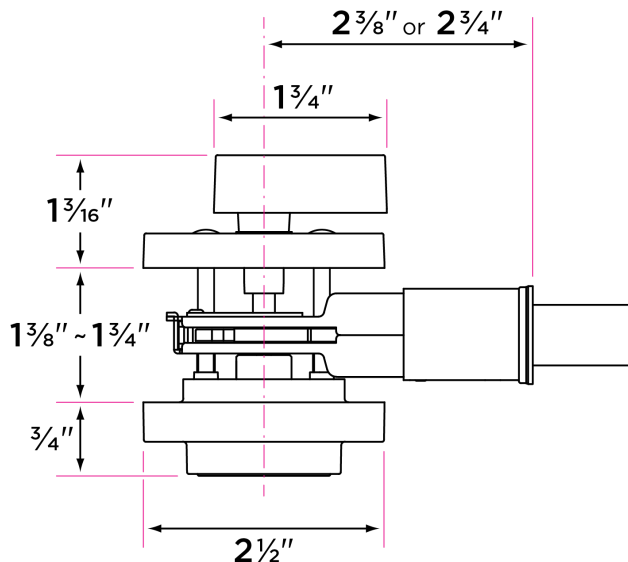

Modern Deadbolt

DB201-MD

DESCRIPTION	PRODUCT CODE	CASE
Single Cylinder Deadbolt	DB201-MD	12

Finishes

- 15 Satin Nickel
- 32D Satin Stainless
- 26 Polished Chrome
- 11P Vintage Bronze
- FBL Flat Black
- SB Satin Brass

Strike Plate

2 1/4" x 1" deadbolt strike

Door Handing

Non-handed

Latch

2 1/4" x 1" radius corner faceplate or
4 way drive-in latch
Adjustable 2 3/8" or 2 3/4"
1" throw bolt
Cut resistant bolt with hardened steel rolling insert

Door Thickness

1 3/8" to 1 3/4"

Door Prep

Crossbore 2 1/8"
Edgebore 1"

Key Cylinder

5 pin KW1
5 pin SC1 option

Materials

Brass
All metal parts