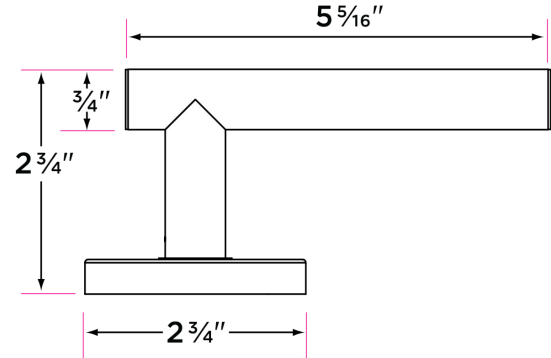

## Juneau 28° Lever

DESCRIPTION	PRODUCT CODE	CASE
Passage (hall/closet) Both sides always free	JU101	12
Privacy (bed/bath) Locked by push pin. Unlocked by push pin, lever turn, or emergency pin outside	JU102	12
Dummy (closet) Inactive, single-sided, flush mount with two wood screws	JU100	12
Handleset Interior Trim	JU100-H	12

### Strike Plate

2 1/4" x 1 3/4" full-lip radius corner standard

### Latch

2 1/4" x 1" radius corner faceplate  
Non-adjustable 2 3/8" or 2 3/4"  
28 degree turn radius  
1/2" throw bolt  
Split Spindle - both sides operate independently