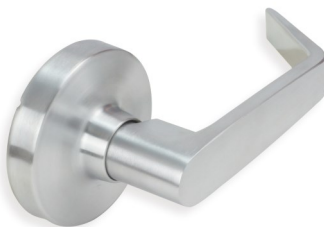

Panic Exit Device

ED7100-AV

ED7100-SL

ED80-CLS

ED80-SLS

ED80-NLS

Material: steel, aluminum, stainless steel
 Latch Bolt: 3/4" throw, stainless steel
 Strike: 5/8" stop, shim for 1/2" stop included
 Projection: 2 1/2" max, 1 7/8" engaged
 Handing: reversible
 Door Thickness: 1 3/4"
 Backset: 2 3/4"
 Door Width: 3-4'
 Max Door Height for ED7100-AV: 7' (213.36cm)
 Stile: minimum 4 1/4" , 2 1/4" for narrow
 Dogging: 1/4 turn hex key
 UL: 1 1/2 hour fire rated

DESCRIPTION	PRODUCT CODE	CASE
Panic Exit Device, Rim Type, Dogging, Silver Powder Coat	ED7100-SL	6
Vertical Rod Panic Exit Device, Silver Powder Coat, With Dogging	ED7100-AV	6

Exterior Trim

DESCRIPTION	PRODUCT CODE	CASE
Jackson Lever, Classroom Function (outside lever locks or unlocks with key)	ED80-CLS	6
Jackson Lever, Storeroom Function (outside is always locked and a key is required to open)	ED80-SLS	6
Keyed Cylinder and Cup Pull (outside deadbolt cylinder locks or unlocks with key)	ED80-NLS	6
Exterior Trim Flat Plate with Storeroom Cylinder	DCPL	6