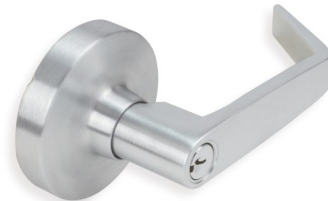

Panic Exit Device

ED7100-AV

ED7100-SL

ED80-CLS

ED80-SLS

ED80-NLS

Material: steel, aluminum, stainless steel
 Latch Bolt: 3/4" throw, stainless steel
 Strike: 5/8" stop, shim for 1/2" stop included
 Projection: 2 1/2" max, 1 7/8" engaged
 Handing: reversible
 Door Thickness: 1 3/4"
 Backset: 2 3/4"
 Door Width: 3-4'
 Max Door Height for ED7100-AV: 7' (213.36cm)
 Stile: minimum 4 1/4" , 2 1/4" for narrow
 Dogging: 1/4 turn hex key
 UL: 1 1/2 hour fire rated

DESCRIPTION	PRODUCT CODE	CASE
Panic Exit Device, Rim Type, Dogging, Silver Powder Coat	ED7100-SL	6
Vertical Rod Panic Exit Device, Silver Powder Coat, With Dogging	ED7100-AV	6

Exterior Trim

DESCRIPTION	PRODUCT CODE	CASE
Jackson Lever, Classroom Function (outside lever locks or unlocks with key)	ED80-CLS	6
Jackson Lever, Storeroom Function (outside is always locked and a key is required to open)	ED80-SLS	6
Keyed Cylinder and Cup Pull (outside deadbolt cylinder locks or unlocks with key)	ED80-NLS	6
Exterior Trim Flat Plate with Storeroom Cylinder	DCPL	6