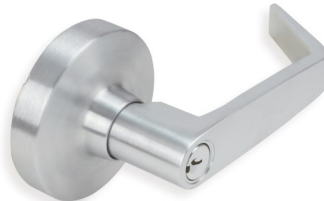

Panic Exit Device

ED7100-AV

ED7100-SL

ED80-CLS

ED80-SLS

ED80-NLS

Material: steel, aluminum, stainless steel
 Latch Bolt: 3/4" throw, stainless steel
 Strike: 5/8" stop, shim for 1/2" stop included
 Projection: 2 1/2" max, 1 7/8" engaged
 Handing: reversible
 Door Thickness: 1 3/4"
 Backset: 2 3/4"
 Door Width: 3-4'
 Max Door Height for ED7100-AV: 7' (213.36cm)
 Stile: minimum 4 1/4" , 2 1/4" for narrow
 Dogging: 1/4 turn hex key
 UL: 1 1/2 hour fire rated

DESCRIPTION	PRODUCT CODE	CASE
Panic Exit Device, Rim Type, Dogging, Silver Powder Coat	ED7100-SL	6
Vertical Rod Panic Exit Device, Silver Powder Coat, With Dogging	ED7100-AV	6

Exterior Trim

DESCRIPTION	PRODUCT CODE	CASE
Jackson Lever, Classroom Function (outside lever locks or unlocks with key)	ED80-CLS	6
Jackson Lever, Storeroom Function (outside is always locked and a key is required to open)	ED80-SLS	6
Keyed Cylinder and Cup Pull (outside deadbolt cylinder locks or unlocks with key)	ED80-NLS	6
Exterior Trim Flat Plate with Storeroom Cylinder	DCPL	6