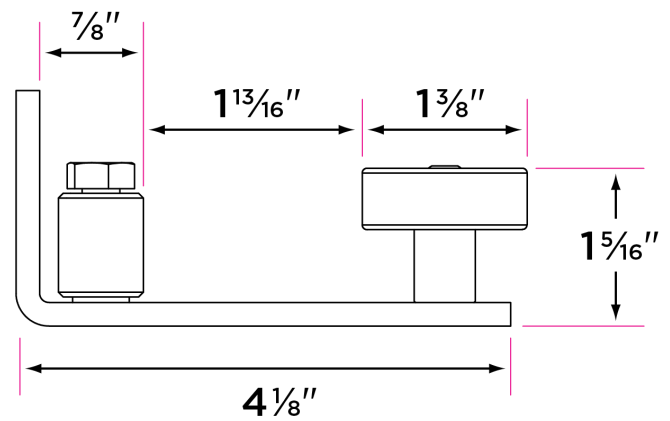

## Barn Track Adjustable Roller Guide, Wall Mounted

BARN-RGD2

DESCRIPTION

PRODUCT  
CODE

CASE

Barn Track Adjustable Roller Guide, Wall Mounted

BARN-RGD2

24

### Door Thickness

Fits barn doors  $1\frac{3}{8}''$  -  $1\frac{3}{4}''$   
thick