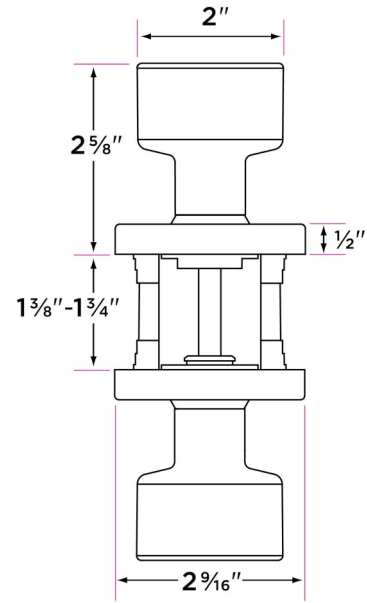

## Bergen Knob - Square

**DESCRIPTION**

**PRODUCT CODE**

**CASE**

Passage (hall/closet) Both sides always free	BG101-SQ	24
Privacy (bed/bath) Locked by finger turn. Unlocked by finger turn or coin slot from the outside	BG102-SQ	24
Entry-Locked/unlocked by inside finger turn or outside key	BG107-SQ	24
Dummy (closet) Inactive, single-sided, flush mount with two wood screws	BG100-SQ	24
Handleset Interior Trim	BG100-H-SQ	24

**Finishes**

32D Stainless Steel  
26 Polished Chrome  
11P Vintage Bronze  
FBL Flat Black

**Door Handing**

Non-handed

**Door Thickness**

1 3/8" to 1 3/4"

**Key Cylinder**

5 Pin KW1  
5 Pin SC1 option

**Strike Plate**

2 1/4" x 1 3/4" full-lip radius corner standard

**Latch**

2 1/4" x 1" radius corner faceplate  
4 in 1 latch with collar for drive-in function  
Adjustable 2 3/8" or 2 3/4"  
1/2" throw bolt

**Door Prep**

Crossbore 2 1/8"  
Edgebore 1"

**Materials**

Formed Brass  
All metal components