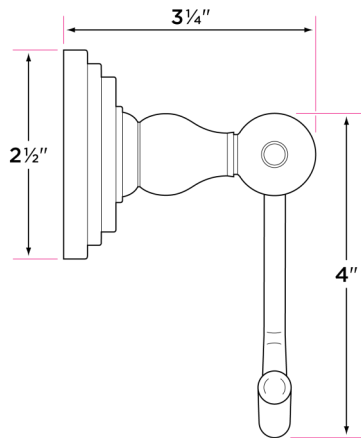

Pueblo Bath Series

Post materials: steel and zinc

Towel bar tube material: brass

3 3/8" extension from wall

2 1/2" base

Concealed screw mounting with straight standard head fixing screw

Plated steel mounting brackets with two screws each

Nylon drywall screws included

Finishes

15 Satin Nickel

26 Polished Chrome

11P Vintage Bronze

DESCRIPTION	PRODUCT CODE	CASE
18" Towel Bar	PB-TB18	20
24" Towel Bar	PB-TB24	20
30" Towel Bar	PB-TB30	20
Towel Ring	PB-TR1	30
Single Post Paper Holder	PB-PH1	30
Two Post Paper Holder	PB-PH2	30
Robe Hook	PB-RH1	30

PB-PH1

PB-PH2

PB-TB18

PB-TR1

PB-TB24

PB-TB30

PB-RH1