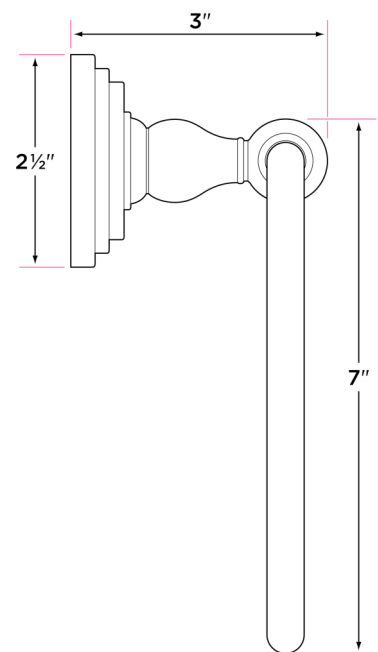

Pueblo Bath Series

Post materials: steel and zinc

Towel bar tube material: brass

3 3/8" extension from wall

2 1/2" base

Concealed screw mounting with straight standard head fixing screw

Plated steel mounting brackets with two screws each

Nylon drywall screws included

Finishes

15 Satin Nickel

26 Polished Chrome

11P Vintage Bronze

DESCRIPTION	PRODUCT CODE	CASE
18" Towel Bar	PB-TB18	20
24" Towel Bar	PB-TB24	20
30" Towel Bar	PB-TB30	20
Towel Ring	PB-TR1	30
Single Post Paper Holder	PB-PH1	30
Two Post Paper Holder	PB-PH2	30
Robe Hook	PB-RH1	30

PB-PH1

PB-PH2

PB-TB18

PB-TR1

PB-TB24

PB-TB30

PB-RH1