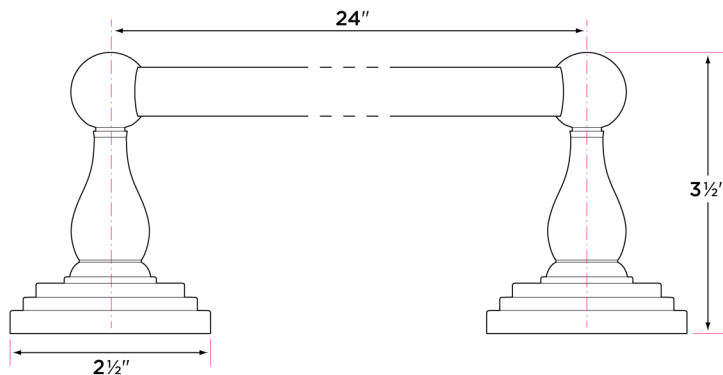

Pueblo Bath Series

Post materials: steel and zinc

Towel bar tube material: brass

3 3/8" extension from wall

2 1/2" base

Concealed screw mounting with straight standard head fixing screw

Plated steel mounting brackets with two screws each

PB-PH1

PB-PH2

PB-TB18

PB-TR1

PB-TB24

PB-TB30

PB-RH1