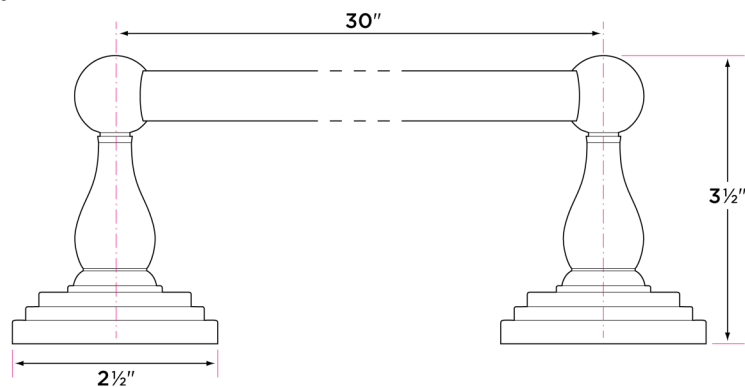

Pueblo Bath Series

Post materials: steel and zinc

Towel bar tube material: brass

3 3/8" extension from wall

2 1/2" base

Concealed screw mounting with straight standard head fixing screw

Plated steel mounting brackets with two screws each

PB-PH1

PB-PH2

PB-TB18

PB-TR1

PB-TB24

PB-TB30

PB-RH1