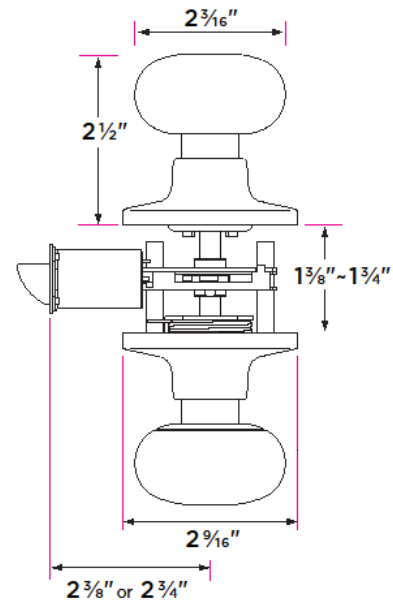

## Durango Knob

DUI01

DESCRIPTION	PRODUCT CODE	CASE
Passage (hall/closet) Both sides always free	DUI01	24
Privacy (bed/bath) Locked by finger turn. Unlocked by finger turn or coin slot from the outside	DUI02	24
Entry-Locked/unlocked by inside finger turn or outside key	DUI07	24
Entry and Deadbolt Combo	DUI07/DB	12
Dummy (closet) Inactive, single-sided, mount with thru bolt	DUI00	24
Handleset Interior Trim	DUI00-H	24

### Door Thickness

1 3/8" to 1 3/4"

### Strike Plate

2 1/4" x 1 3/4" full lip radius corner standard

### Latch

Adjustable 2 3/8" - 2 3/4" backset  
 1/2" throw bolt  
 2 1/4" x 1" radius corner faceplate or 4 way drive-in latch