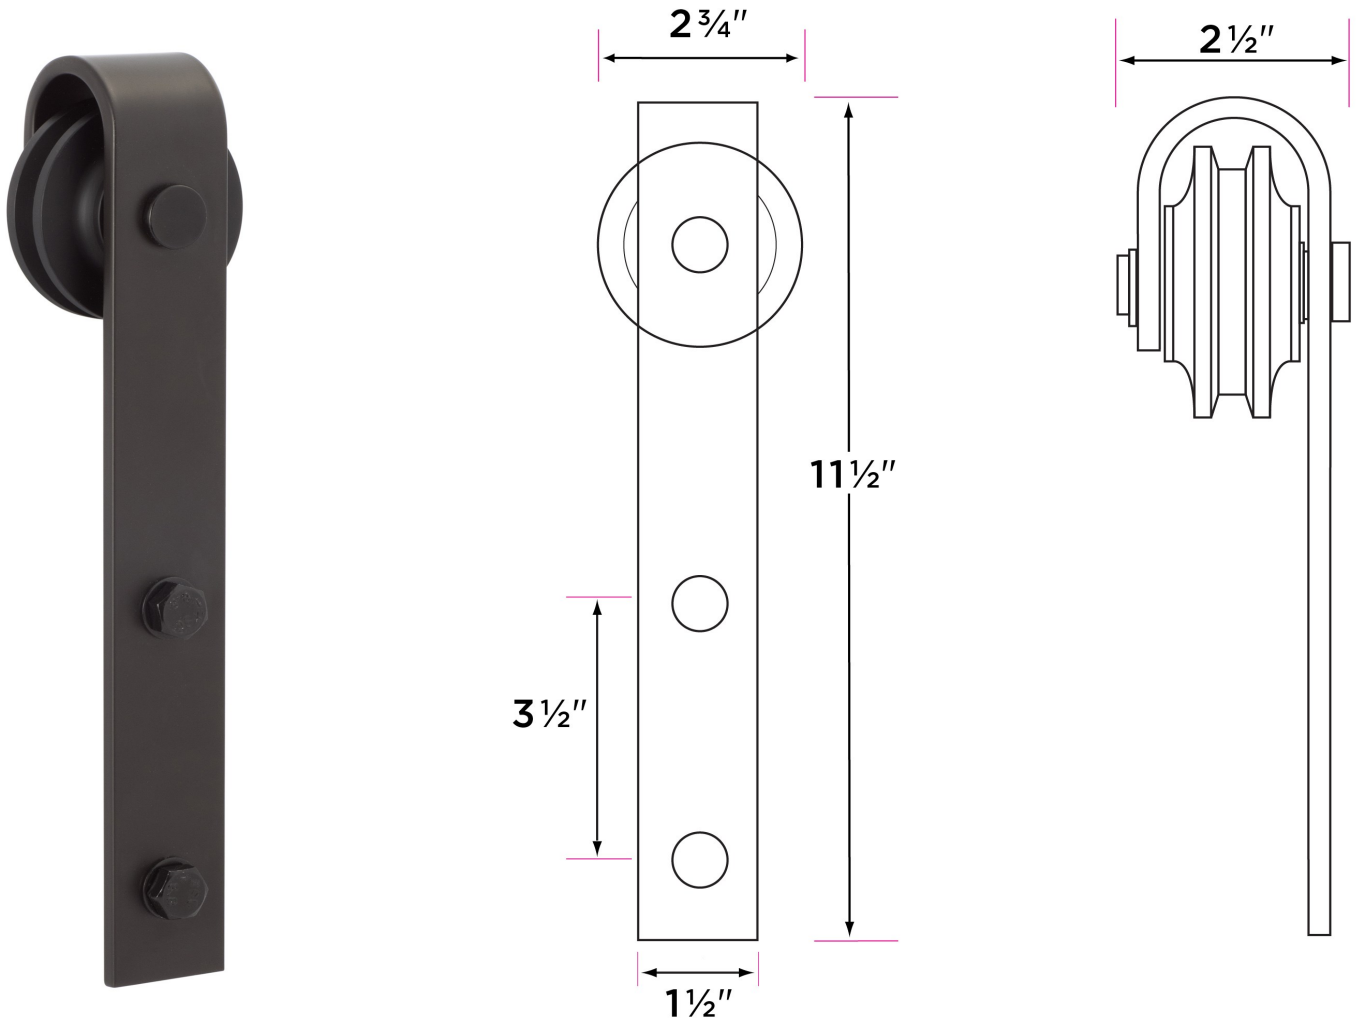

## Barn Track Roller, Strap Mounted

DESCRIPTION

PRODUCT  
CODE

CASE

Barn Track Roller

BARN-ROL

12

### Track and Door Thickness

Fits tracks 1/4" thick  
and  
Doors 1 3/8"- 1 3/4" thick

### Materials

Stainless steel strap  
Vinyl roller