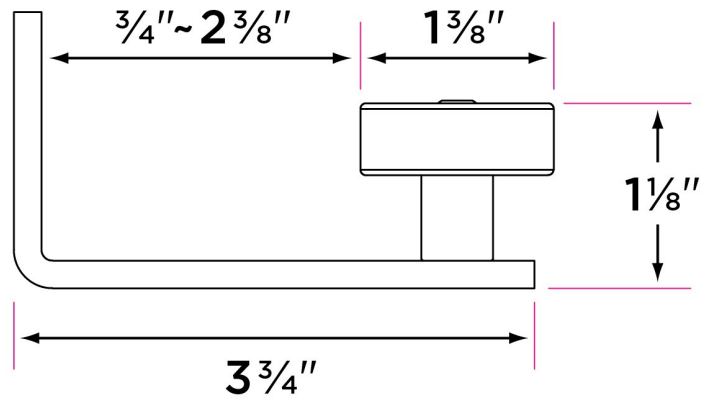

Barn Track Roller Guide, Wall Mounted

BARN-RGD

DESCRIPTION	PRODUCT CODE	CASE
Barn Track Roller Guide, Wall Mounted	BARN-RGD	24

Finishes

- 15 Satin Nickel
- FBL Flat Black
- SB Satin Brass

Door Thickness

Fits barn doors 1" - 2 1/4" thick