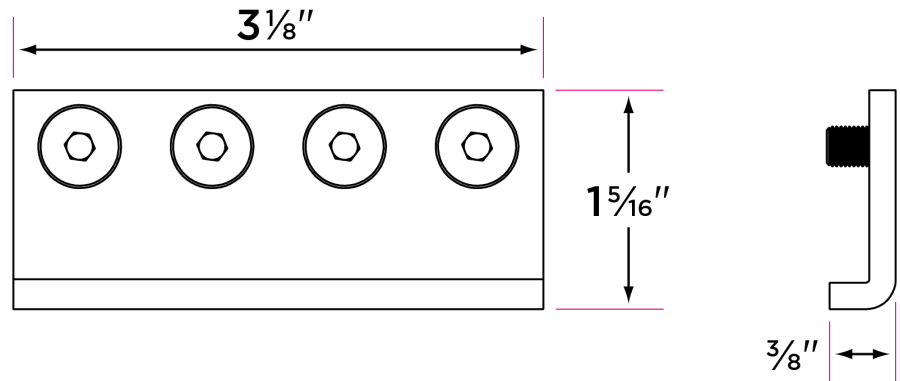

## Barn Door Rail Connector

BARN-CONNECT

DESCRIPTION	PRODUCT CODE	CASE
Rail Connector	BARN-CONNECT	12