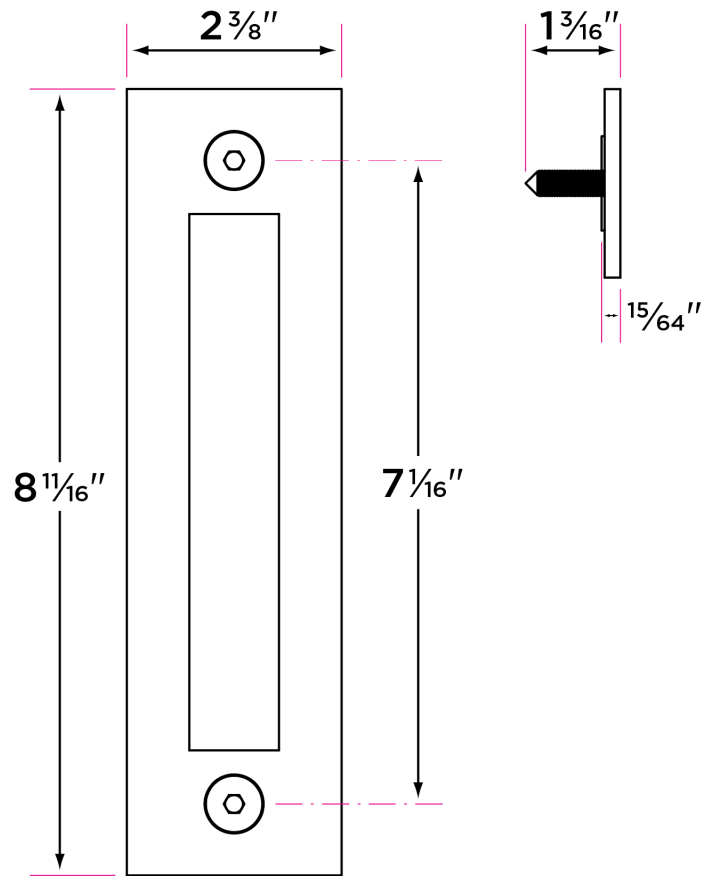

Flush Mounted Barn Door Handle

BARN-FL2

DESCRIPTION

PRODUCT
CODE

CASE

Flush Mounted Barn Door Handle 8"

BARN-FL2

12

Finishes

FBL Flat Black
15 Satin Nickel
SB Satin Brass

Door Handing

Non-handed

Door Thickness

Any thickness. Face-mounted

Materials

Stainless steel
All metal parts