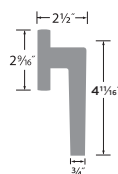

Basel Lever-Round

- 15 Satin Nickel
- 11P Vintage Bronze
- 26 Polished Chrome
- FBL Flat Black

PASSAGE	BS101-RD
PRIVACY	BS102-RD
ENTRY	BS107-RD
DUMMY	BS100-RD
HANDLESET TRIM	BS100-HRD