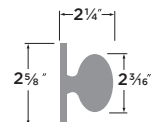

Juniper Knob

- 15 Satin Nickel
- FBL Flat Black
- 11P Vintage Bronze

PASSAGE	JN101
PRIVACY	JN102
ENTRY	JN107
DUMMY	JN100
HANDLESET INTERIOR TRIM	JN100-H