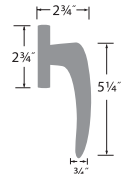

Basel 28° Lever

- 15 Satin Nickel

PASSAGE	BS101-28
PRIVACY	BS102-28
DUMMY	BS100-SQ
HANDLESET TRIM	BS100-HSQ

Torino 28° Lever

- 15 Satin Nickel
- 26 Polished Chrome

PASSAGE	TR101
PRIVACY	TR102
DUMMY	TR100
HANDLESET TRIM	TR100-H