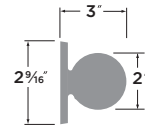

Tahoe Knob

- 11P Vintage Bronze
- 32D Satin Stainless
- 3 Polished Brass

PASSAGE	TA101
PRIVACY	TA102
ENTRY	TA107
DUMMY	TA100
ENTRY-DEADBOLT COMBO	TA107/DB
HANDLESET INTERIOR TRIM	TA100-H