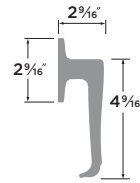

Helena Lever

- 15 Satin Nickel
- 11P Vintage Bronze

PASSAGE	HA101
PRIVACY	HA102
ENTRY	HA107
DUMMY	HA100
ENTRY-DEADBOLT COMBO	HA107/DB
HANDLESET INTERIOR TRIM	HA100-H