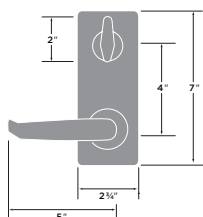

Passage with Deadbolt

32D Satin Stainless

INTERCONNECT LOCK, PASSAGE IN301-CDR

More lever styles available upon request

Cedar HC Lever Grade 3

15 Satin Nickel

PASSAGE	CD101-HC
PRIVACY	CD102-HC
DUMMY	CD100-HC
ENTRY	CD107-HC
ENTRY UL	CD107-HC-UL