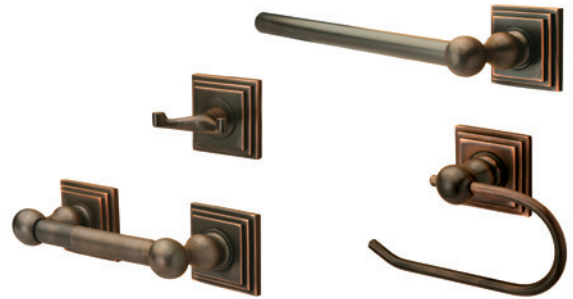

* LG-TB30-2 available in 15 Satin Nickel only

Boulder

- 15 Satin Nickel
- FBL Flat Black
- 11P Vintage Bronze
- 15A Antique Nickel
- 26 Polished Chrome

- | | |
|--------------------------|---------|
| 18" TOWEL BAR | BL-TB18 |
| 24" TOWEL BAR | BL-TB24 |
| 30" TOWEL BAR | BL-TB30 |
| TOWEL RING | BL-TR1 |
| SINGLE POST PAPER HOLDER | BL-PH1 |
| TWO POST PAPER HOLDER | BL-PH2 |
| ROBE HOOK | BL-RH1 |
| J ROBE HOOK | BL-RH2 |

BATH HARDWARE

Pueblo

- 15 Satin Nickel
- 11P Vintage Bronze
- 26 Polished Chrome

- | | |
|--------------------------|---------|
| 18" TOWEL BAR | PB-TB18 |
| 24" TOWEL BAR | PB-TB24 |
| 30" TOWEL BAR | PB-TB30 |
| TOWEL RING | PB-TR1 |
| SINGLE POST PAPER HOLDER | PB-PH1 |
| TWO POST PAPER HOLDER | PB-PH2 |
| ROBE HOOK | PB-RH1 |