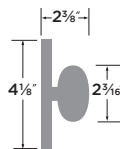

PASSAGE	OK101
PRIVACY	OK102
DUMMY	OK100