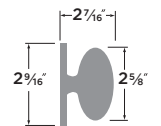

Arapaho Knob

- 15 Satin Nickel
- FBL Flat Black
- 11P Vintage Bronze
- 15A Antique Nickel

PASSAGE	AR101
PRIVACY	AR102
ENTRY	AR107
DUMMY	AR100
ENTRY-DEADBOLT COMBO	AR107/DB
HANDLESET INTERIOR TRIM	AR100-H