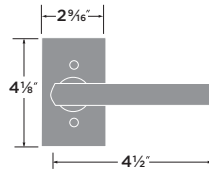

Mountain Deadbolt

- 11P Vintage Bronze
- NI Nickel
- FBL Flat Black
- SB Satin Brass

SINGLE CYLINDER DEADBOLT DB201-MTN

Logan Lever

- 11P Vintage Bronze
- NI Nickel
- FBL Flat Black
- SB Satin Brass

PASSAGE	LN101
PRIVACY	LN102
DUMMY	LN100

Oakley Knob

- 11P Vintage Bronze
- NI Nickel
- FBL Flat Black
- SB Satin Brass

PASSAGE	OK101
PRIVACY	OK102
DUMMY	OK100

Torrey Knob

- NI Nickel
- 26 Polished Chrome
- FBL Flat Black
- SB Satin Brass

PASSAGE	TY101
PRIVACY	TY102
DUMMY	TY100
DOUBLE DUMMY	LN100-2