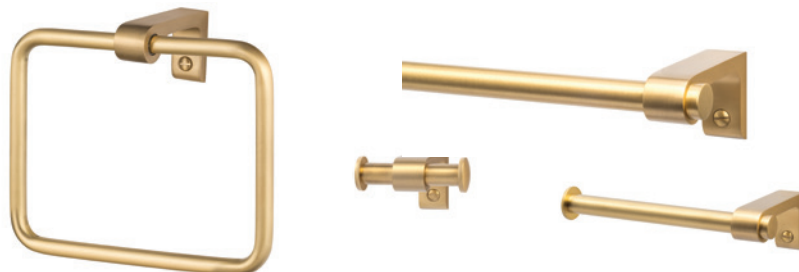

Sedona Solid Brass

- 15 Satin Nickel
- SB Satin Brass
- FBL Flat Black

30" TOWEL BAR	SD-TB30
TOWEL RING	SD-TR1
SINGLE POST PAPER HOLDER	SD-PH1
ROBE HOOK	SD-RH1