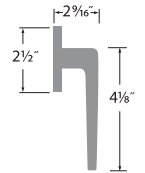

Cedar Lever

- 15 Satin Nickel
- 11P Vintage Bronze
- 3 Polished Brass
- 26 Polished Chrome

PASSAGE	CD101
PRIVACY	CD102
ENTRY	CD107
DUMMY	CD100
ENTRY-DEADBOLT COMBO	CD107/DB
HANDLESET INTERIOR TRIM	CD100-H