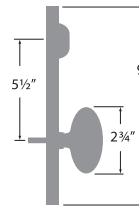

Slickrock Knob

■ 11P Vintage Bronze

PASSAGE	SR101
PRIVACY	SR102
ENTRY WITH DEADBOLT	SR107
DUMMY	SR100
DOUBLE DUMMY	SR100-2

Interior