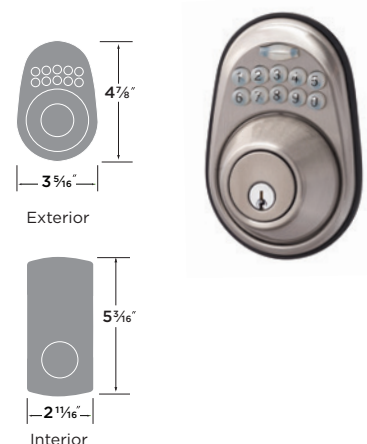

- 15 Satin Nickel
- FBL Flat Black
- 11P Vintage Bronze

TOUCH SCREEN DEADBOLT DK201-TSZW

Operate from smart phone or computer with Z-Wave Plus Hub
 Operates on four AA batteries, no hard wiring required
 Warning light and sound to indicate low batteries
 Illuminated ten digit touchscreen | Entry codes can be four to eight digits
 Programmable up to 25 entry codes | Single-use user code options
 Vacation Mode-temporarily disables all user codes
 Optional random number input before user code to prevent fingerprint probing
 Automatic bolt throwing direction for LH or RH door swings
 Single touch locking | Optional auto locking function
 Key operable | 25 year mechanical and one year electronic warranty
 Fits doors 1½" to 2" thick | Four-in-one adjustable latch
 Meets ANSI grade 2 standards | ANSI A156.25 compliant
 KW 6 pin cylinder, comes keyed with 5 pin cylinder
 Master and construction keyed capability | Temperature range -31° F to 150° F

Electronic Deadbolt Modern

- 15 Satin Nickel
- FBL Flat Black
- 11P Vintage Bronze
- 26 Polished Chrome

SINGLE CYLINDER DEADBOLT DK201-MD

Operates on four "AA" batteries, no hard wiring required
 Warning light and sound to indicate low batteries
 Optional auto locking function
 One-time use code option
 Entry codes can be four to six digits
 Programmable up to ten entry codes
 Fits doors 1½" to 2" thick
 Single touch locking | Key operable
 25 year mechanical and one year electronic warranty

Electronic Deadbolt Round

- 15 Satin Nickel
- 11P Vintage Bronze

SINGLE CYLINDER DEADBOLT DK201-RD

Operates on four "AA" batteries, no hard wiring required
 Warning light and sound to indicate low batteries
 Optional auto locking function
 One-time use code option
 Entry codes can be four to six digits
 Programmable up to ten entry codes
 Fits doors 1½" to 2" thick
 Single touch locking | Key operable
 25 year mechanical and one year electronic warranty