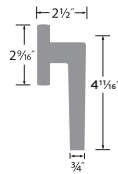

Basel 28° Lever

- 15 Satin Nickel

PASSAGE	BS101-28
PRIVACY	BS102-28
DUMMY	BS100-SQ
HANDLESET TRIM	BS100-HSQ