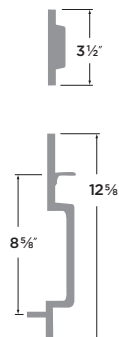

KEYED HANDLESET	SH507
DUMMY HANDLESET	SH500