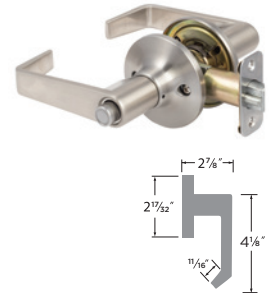

Passage with Deadbolt

32D Satin Stainless

INTERCONNECT LOCK, PASSAGE IN301-CDR

More lever styles available upon request

Cedar HC Lever Grade 3

15 Satin Nickel

PASSAGE	CD101-HC
PRIVACY	CD102-HC
DUMMY	CD100-HC
ENTRY	CD107-HC
ENTRY UL	CD107-HC-UL