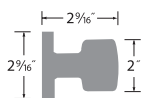

PASSAGE	BS101-SQ
PRIVACY	BS102-SQ
ENTRY	BS107-SQ
DUMMY	BS100-SQ
HANDLESET TRIM	BS100-HSQ

Bergen Knob

- 32D Satin Stainless
- 11P Vintage Bronze
- 26 Polished Chrome
- FBL Flat Black

PASSAGE	BG101
PRIVACY	BG102
ENTRY	BG107
DUMMY	BG100
HANDLESET TRIM	BG100-H