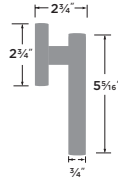

Juneau 28° Lever

- 32D Satin Stainless
- 26 Polished Chrome

PASSAGE	JU101
PRIVACY	JU102
DUMMY	JU100
HANDLESET TRIM	JU100-H

Oslo 28° Lever

- 32D Satin Stainless

PASSAGE	OS101
PRIVACY	OS102
DUMMY	OS100
HANDLESET TRIM	OS100-H