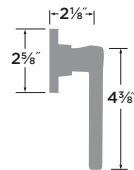

Sage Lever

- 15 Satin Nickel
- 11P Vintage Bronze

PASSAGE	SG101
PRIVACY	SG102
ENTRY	SG107
DUMMY	SG100
ENTRY-DEADBOLT COMBO	SG107/DB
HANDLESET INTERIOR TRIM	SG100-H