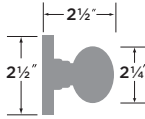

Durango Square Knob

- 15 Satin Nickel
- FBL Flat Black

PASSAGE	DU101-SQ
PRIVACY	DU102-SQ
ENTRY	DU107-SQ
DUMMY	DU100-SQ
HANDLESET INTERIOR TRIM	DU100-HSQ