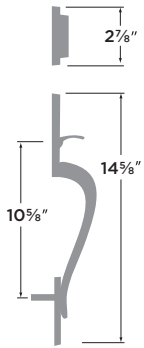

Madison Handleset

- 15 Satin Nickel
- 11P Vintage Bronze
- FBL Flat Black

KEYED HANDLESET   MA507
DUMMY HANDLESET   MA500