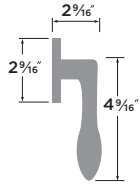

Snowbird Lever

- 15 Satin Nickel
- 11P Vintage Bronze
- FBL Flat Black

PASSAGE	SB101
PRIVACY	SB102
ENTRY	SB107
DUMMY	SB100
ENTRY-DEADBOLT COMBO	SB107/DB
HANDLESET INTERIOR TRIM	SB100-H