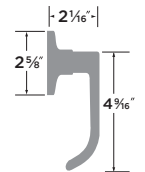

Alder Lever

- 15 Satin Nickel
- FBL Flat Black

PASSAGE	AD101
PRIVACY	AD102
ENTRY	AD107
DUMMY	AD100