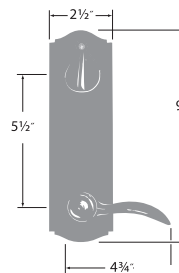

Sandstone Lever

■ 11P Vintage Bronze

PASSAGE	SS101
PRIVACY	SS102
ENTRY WITH DEADBOLT	SS107
DUMMY	SS100
DOUBLE DUMMY	SS100-2

Entry with Deadbolt