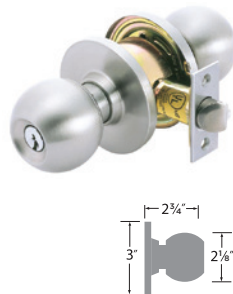

Jackson Cylindrical Lever Grade 2

26D Satin Chrome

PASSAGE	JK101
PRIVACY	JK102
DUMMY	JK100
ENTRY	JK107
STOREROOM	JK105
CLASSROOM	JK108

Jackson Tubular Lever Grade 2

26D Satin Chrome

PASSAGE	JK101-T
PRIVACY	JK102-T
DUMMY	JK100-T
ENTRY	JK107-T
STOREROOM	JK105-T
CLASSROOM	JK108-T

Cylindrical Knobset Grade 2

26D Satin Chrome

PASSAGE	GT101
PRIVACY	GT102
DUMMY	GT100
ENTRY	GT107
STOREROOM	GT105
CLASSROOM	GT108

Commercial Deadbolt Grade 2

26D Satin Chrome

SINGLE CYLINDER DEADBOLT DB301

Interconnect Lock Grade 2

Passage with Deadbolt

32D Satin Stainless

INTERCONNECT LOCK, PASSAGE IN301-CDR

More lever styles available upon request

Cedar HC Lever Grade 3

15 Satin Nickel

PASSAGE	CD101-HC
PRIVACY	CD102-HC
DUMMY	CD100-HC
ENTRY	CD107-HC
ENTRY UL	CD107-HC-UL

Commercial Door Closers Grade 1

SP Silver Powder Coat

DOOR CLOSER Matches Norton 1601 hole pattern, adjustable 1-5 DC-C53E

DOOR CLOSER Matches Norton 8300 hole pattern, adjustable 1-6 DC-C71N

HEAVY DUTY DOOR CLOSER Matches LCN4040 hole pattern, adjustable 1-6 DC-150N

HOLD-OPEN ARM Fits DC53E DC-HOA53

HOLD-OPEN ARM Fits DC71N DC-HOA71

CUSH AND STOP HOLD-OPEN ARM Fits DC150N DC-CST150

Panic Exit Device Grade 1

26D Satin Chrome

PANIC EXIT DEVICE	ED-7100
EXTERIOR TRIM LEVER, STOREROOM FUNCTION	ED-80SLS
EXTERIOR TRIM LEVER, CLASSROOM FUNCTION	ED-80CLS
EXIT TRIM CYLINDER AND CUP-PULL	ED-80NLS
EXTERIOR TRIM FLAT PLATE W/ STOREROOM CYLINDER	DC2PL
PANIC EXIT DEVICE VERTICAL ROD	ED-7100-AV

Grab Bars

1 1/2" diameter

32D Satin Stainless

12" GRAB BAR	GBC2-12
18" GRAB BAR	GBC2-18
24" GRAB BAR	GBC2-24
30" GRAB BAR	GBC2-30
36" GRAB BAR	GBC2-36
42" GRAB BAR	GBC2-42
48" GRAB BAR	GBC2-48

Wall Bumper Stop

- 26D Satin Chrome
- 15 Satin Nickel
- 11P Vintage Bronze
- 32D Satin Stainless

WALL BUMPER STOP DS-W1