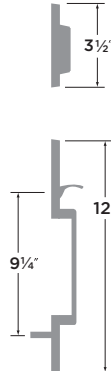

Coronado Handleset

- 15 Satin Nickel
- 11P Vintage Bronze

KEYED HANDLESET   CN507
DUMMY HANDLESET   CN500