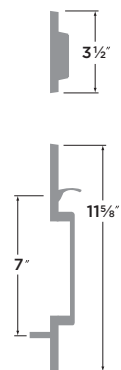

KEYED HANDLESET	KN507
DUMMY HANDLESET	KN500