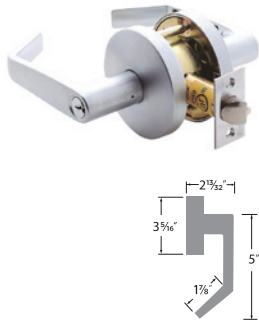

Jackson Cylindrical Lever Grade 2

26D Satin Chrome

PASSAGE	JK101
PRIVACY	JK102
DUMMY	JK100
ENTRY	JK107
STOREROOM	JK105
CLASSROOM	JK108

Jackson Tubular Lever Grade 2

26D Satin Chrome

PASSAGE	JK101-T
PRIVACY	JK102-T
DUMMY	JK100-T
ENTRY	JK107-T
STOREROOM	JK105-T
CLASSROOM	JK108-T