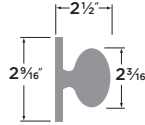

Durango Knob

- 15 Satin Nickel
- 11P Vintage Bronze
- 3 Polished Brass
- 15A Antique Nickel
- 26 Polished Chrome
- FBL Flat Black

PASSAGE	DU101
PRIVACY	DU102
ENTRY	DU107
DUMMY	DU100
ENTRY-DEADBOLT COMBO	DU107/DB
HANDLESET INTERIOR TRIM	DU100-H