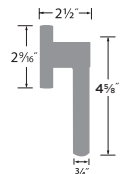

Hanover 28° Lever

- 32D Satin Stainless

PASSAGE	HV101-28
PRIVACY	HV102-28
DUMMY	HV100
HANDLESET TRIM	HV100-H

Marin Lever

- 15 Satin Nickel
- 26 Polished Chrome
- FBL Flat Black

PASSAGE	MR101
PRIVACY	MR102
ENTRY	MR107
DUMMY	MR100
HANDLESET TRIM	MR100-H