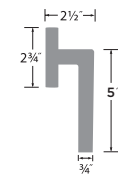

Hanover 28° Lever

- 32D Satin Stainless

PASSAGE	HV101-28
PRIVACY	HV102-28
DUMMY	HV100
HANDLESET TRIM	HV100-H