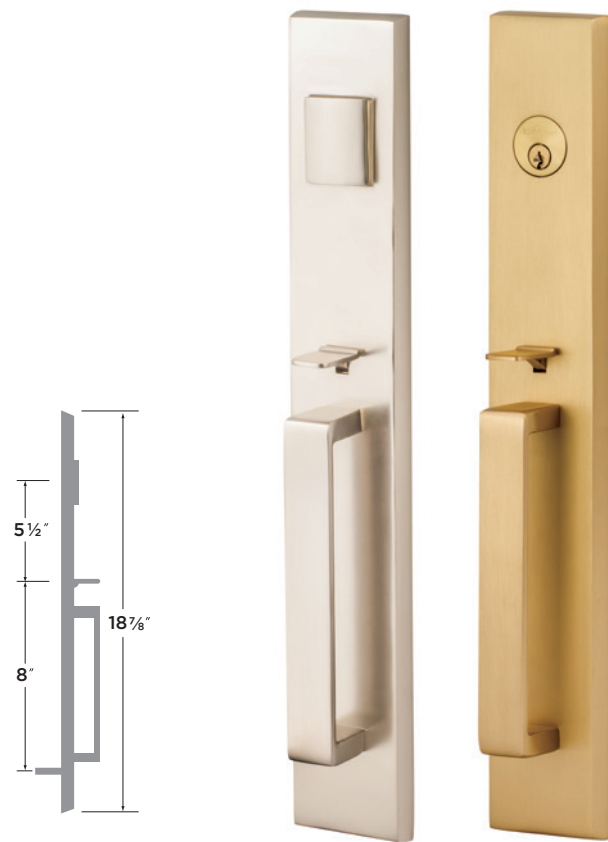

Vail Handleset

- 11P Vintage Bronze
- NI Nickel
- FBL Flat Black
- SB Satin Brass

VAIL HANDLESET LOGAN LEVER INTERIOR	VL507-LN
VAIL HANDLESET ESCALANTE KNOB INTERIOR	VL507-ES
VAIL HANDLESET OAKLEY KNOB INTERIOR	VL507-OK
VAIL DUMMY HANDLESET	VL500

Turin Handleset

- 15 Satin Nickel
- 26 Polished Chrome
- FBL Flat Black

KEYED HANDLESET	TN507
DUMMY HANDLESET	TN500

Satin Brass
Version