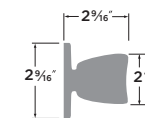

Tulip Knob

- 32D Satin Stainless
- 3 Polished Brass

PASSAGE	TL101
PRIVACY	TL102
ENTRY	TL107
DUMMY	TL100