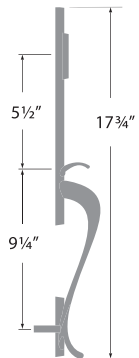

Solitude Handleset

- 15 Satin Nickel
- 11P Vintage Bronze
- 3 Polished Brass
- PVD Lifetime Brass

KEYED HANDLESET   SL507
DUMMY HANDLESET   SL500