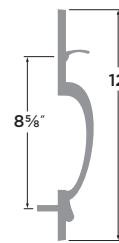

Coral Handleset

- 15 Satin Nickel
- 11P Vintage Bronze
- 3 Polished Brass

KEYED HANDLESET	CR507
DUMMY HANDLESET	CR500