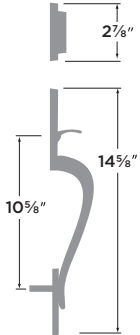

Madison Handleset

Grade 2

- 15 Satin Nickel
- FBL Flat Black

KEYED HANDLESET	MA507-G2
DUMMY HANDLESET	MA500