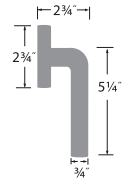

Juneau 28° Lever

- 32D Satin Stainless
- 26 Polished Chrome

PASSAGE	JU101
PRIVACY	JU102
DUMMY	JU100
HANDLESET TRIM	JU100-H

Oslo 28° Lever

- 32D Satin Stainless

PASSAGE	OS101
PRIVACY	OS102
DUMMY	OS100
HANDLESET TRIM	OS100-H