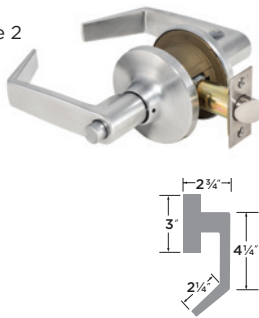

Jackson Cylindrical Lever Grade 2

26D Satin Chrome

PASSAGE	JK101
PRIVACY	JK102
DUMMY	JK100
ENTRY	JK107
STOREROOM	JK105
CLASSROOM	JK108

Jackson Tubular Lever Grade 2

26D Satin Chrome

PASSAGE	JK101-T
PRIVACY	JK102-T
DUMMY	JK100-T
ENTRY	JK107-T
STOREROOM	JK105-T
CLASSROOM	JK108-T