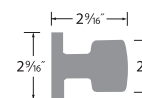

PASSAGE	BG101-SQ
PRIVACY	BG102-SQ
ENTRY	BG107-SQ
DUMMY	BG100-SQ
HANDLESET TRIM	BG100-HSQ