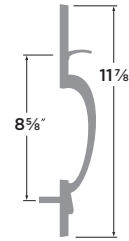

Alta Handleset

- 15 Satin Nickel
- FBL Flat Black
- 11P Vintage Bronze
- 3 Polished Brass
- 15A Antique Nickel
- 26 Polished Chrome
- PVD Lifetime Brass

KEYED HANDLESET	AT507
DUMMY HANDLESET	AT500