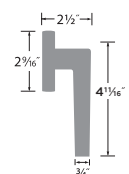

Basel Lever

- 15 Satin Nickel
- 11P Vintage Bronze
- 26 Polished Chrome
- FBL Flat Black
- SB Satin Brass

PASSAGE	BS101-SQ
PRIVACY	BS102-SQ
ENTRY	BS107-SQ
DUMMY	BS100-SQ
HANDLESET TRIM	BS100-HSQ