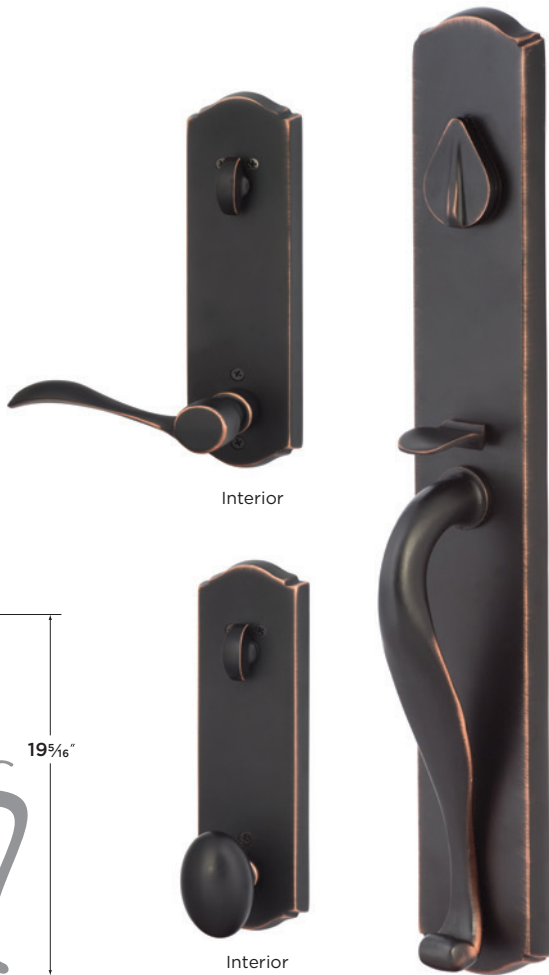

*LG-TB30-2 available in 15 Satin Nickel only

Ridgecrest Mountain is an elevated line of heavy-duty bronze hardware that is enhanced by its mountain contemporary design. Crafted with the finest materials, this hardware will add an impressive statement to any door.

Wasatch Handleset

Specify interior trim:
Sandstone Lever or Slickrock Knob

■ 11P Vintage Bronze

WASATCH HANDLESET SANDSTONE LEVER INTERIOR RIGHT HAND WS507-SSRH

WASATCH HANDLESET SANDSTONE LEVER INTERIOR LEFT HAND WS507-SSLH

WASATCH HANDLESET SLICKROCK KNOB INTERIOR WS507-SR

WASATCH DUMMY HANDLESET WS500

Slickrock Knob

■ 11P Vintage Bronze

PASSAGE	SR101
PRIVACY	SR102
ENTRY WITH DEADBOLT	SR107
DUMMY	SR100
DOUBLE DUMMY	SR100-2

Interior